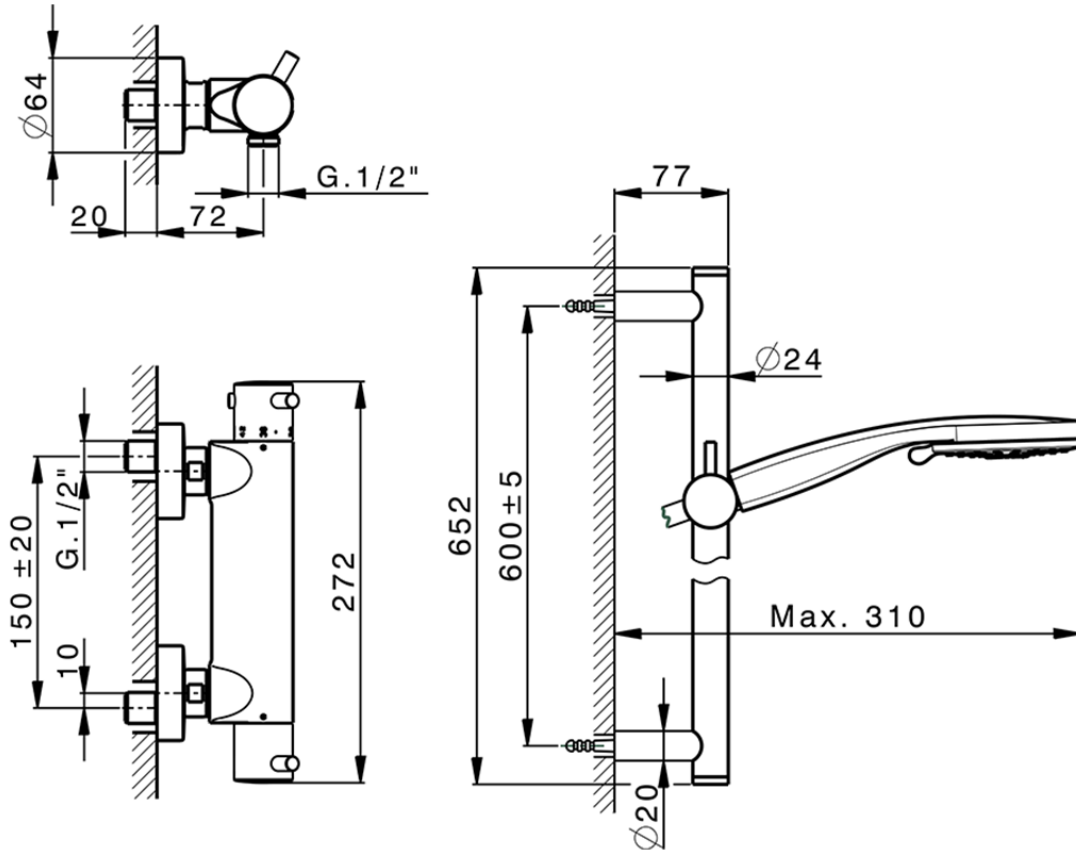

Thermostatic shower mixer with sliding bar NUOVA KIRUNA\_K2S01010

K2S01010

<https://en.huberitalia.com/thermostatic-shower-mixer-with-sliding-bar-nuova-kiruna-k2s01010>

2024-11-15