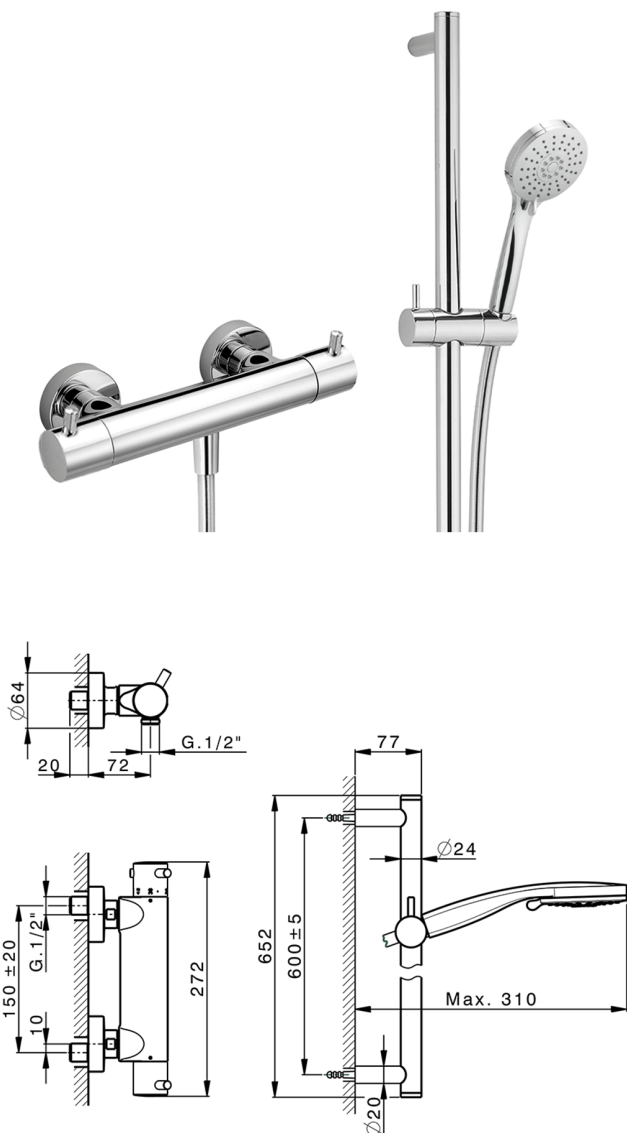

Thermostatic shower mixer with sliding bar NUOVA KIRUNA_K2S01010

MODEL **K2S01010**

Thermostatic shower mixer with sliding bar, 60 cm slide rail kit with sliding bracket, 100 mm ABS 3 sprays handshower, 150 cm SUPREME smooth flexible hose

AVAILABLE FINISHINGS

-  **21** 21 Chrome
-  **26** 26 Old Copper
-  **2F** 2F Brushed Nickel
-  **2W** 2W Brushed Gold
-  **40** 40 Matt Black
-  **4Q** 4Q Matt White

CHARACTERISTICS

Cartridge Spare Parts **24.04A.PP**
8x20 Plus P Thermostatic Valve

EcoStop

EcoStop feature limits water flow to approximately 50% of maximum output with one point of resistance on setting. Push slightly past the middle stop only when full water output is required. This will save water up to 50%.