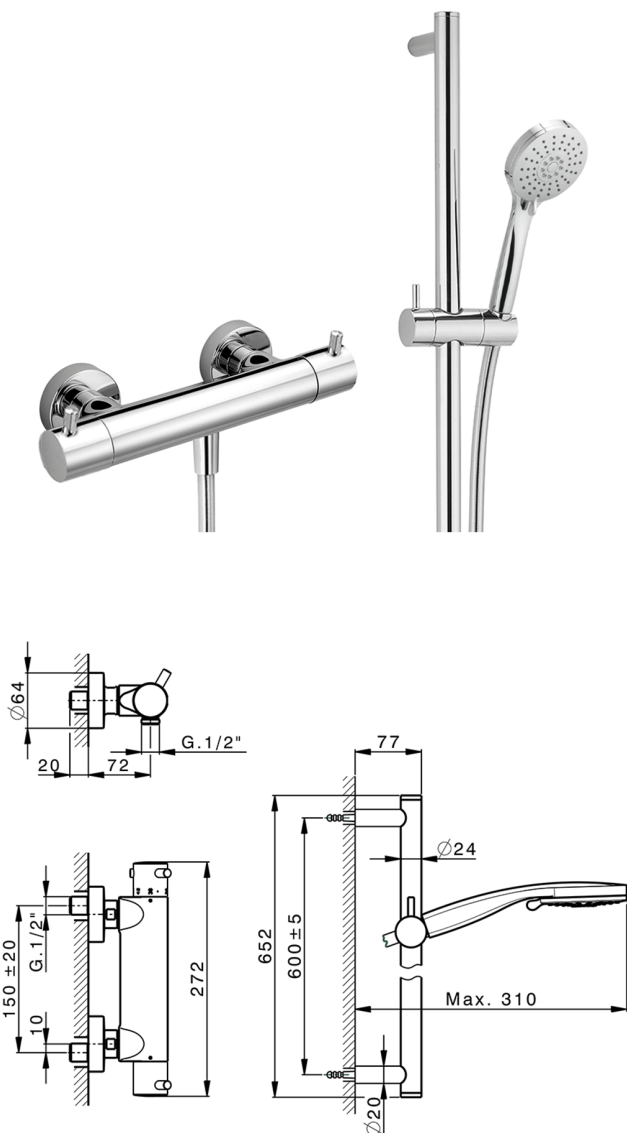

## Thermostatic shower mixer with sliding bar NUOVA KIRUNA\_K2S01010

MODEL **K2S01010**

Thermostatic shower mixer with sliding bar, 60 cm slide rail kit with sliding bracket, 100 mm ABS 3 sprays handshower, 150 cm SUPREME smooth flexible hose

### AVAILABLE FINISHINGS

-  **21** 21 Chrome
-  **26** 26 Old Copper
-  **2F** 2F Brushed Nickel
-  **2W** 2W Brushed Gold
-  **40** 40 Matt Black
-  **4Q** 4Q Matt White

### CHARACTERISTICS

Cartridge Spare Parts **24.04A.PP**  
**8x20 Plus P Thermostatic Valve**

### EcoStop

EcoStop feature limits water flow to approximately 50% of maximum output with one point of resistance on setting. Push slightly past the middle stop only when full water output is required. This will save water up to 50%.