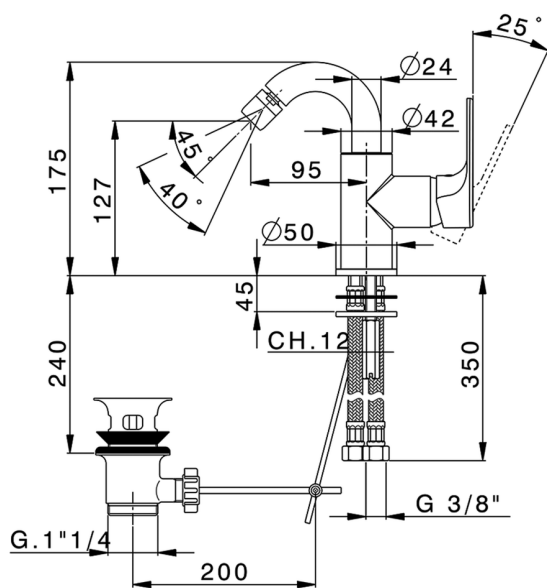

Single lever bidet mixer EnergySave H3_AH002555

MODEL **AH002555**

Single lever bidet mixer EnergySave, swivel spout, with 1"1/4 automatic pop-up waste, G.3/8" stainless steel flexible hose

AVAILABLE FINISHINGS

-  **21** 21 Chrome
-  **2F** 2F Brushed Nickel
-  **40** 40 Matt Black

CHARACTERISTICS

Cartridge Spare Parts **ZZ95409000**

35 mm Cartridge

EcoStop

EcoStop feature limits water flow to approximately 50% of maximum output with one point of resistance on setting. Push slightly past the middle stop only when full water output is required. This will save water up to 50%.

EnergySave

Thanks to the EnergySave device, only cold water will be drawn if the lever is operated in the central position, so that the water heater will not be engaged and no hot water wasted, leading to considerable savings in energy and costs. The temperature can be adjusted by rotating the lever to the left, until the desired temperature is reached.

Single lever bidet mixer EnergySave H3_AH002555

AH002555

<https://en.huberitalia.com/single-lever-bidet-mixer-energysave-h3-ah002555>

2026-04-08