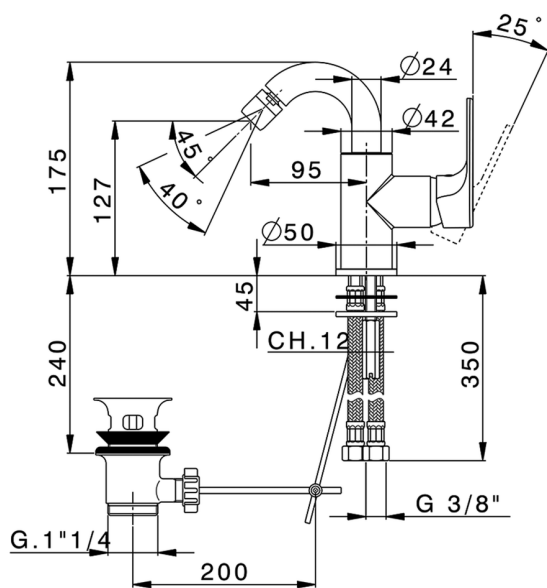

Single lever bidet mixer EnergySave H3_AH002555

MODEL **AH002555**

Single lever bidet mixer EnergySave, swivel spout, with 1"1/4 automatic pop-up waste, G.3/8" stainless steel flexible hose

AVAILABLE FINISHINGS

-  **21** 21 Chrome
-  **2F** 2F Brushed Nickel
-  **40** 40 Matt Black

CHARACTERISTICS

Cartridge Spare Parts **ZZ95409000**

35 mm Cartridge

EcoStop

EcoStop feature limits water flow to approximately 50% of maximum output with one point of resistance on setting. Push slightly past the middle stop only when full water output is required. This will save water up to 50%.

EnergySave

Thanks to the EnergySave device, only cold water will be drawn if the lever is operated in the central position, so that the water heater will not be engaged and no hot water wasted, leading to considerable savings in energy and costs. The temperature can be adjusted by rotating the lever to the left, until the desired temperature is reached.

Single lever bidet mixer EnergySave H3_AH002555

AH002555

<https://en.huberitalia.com/single-lever-bidet-mixer-energysave-h3-ah002555>

2026-06-06