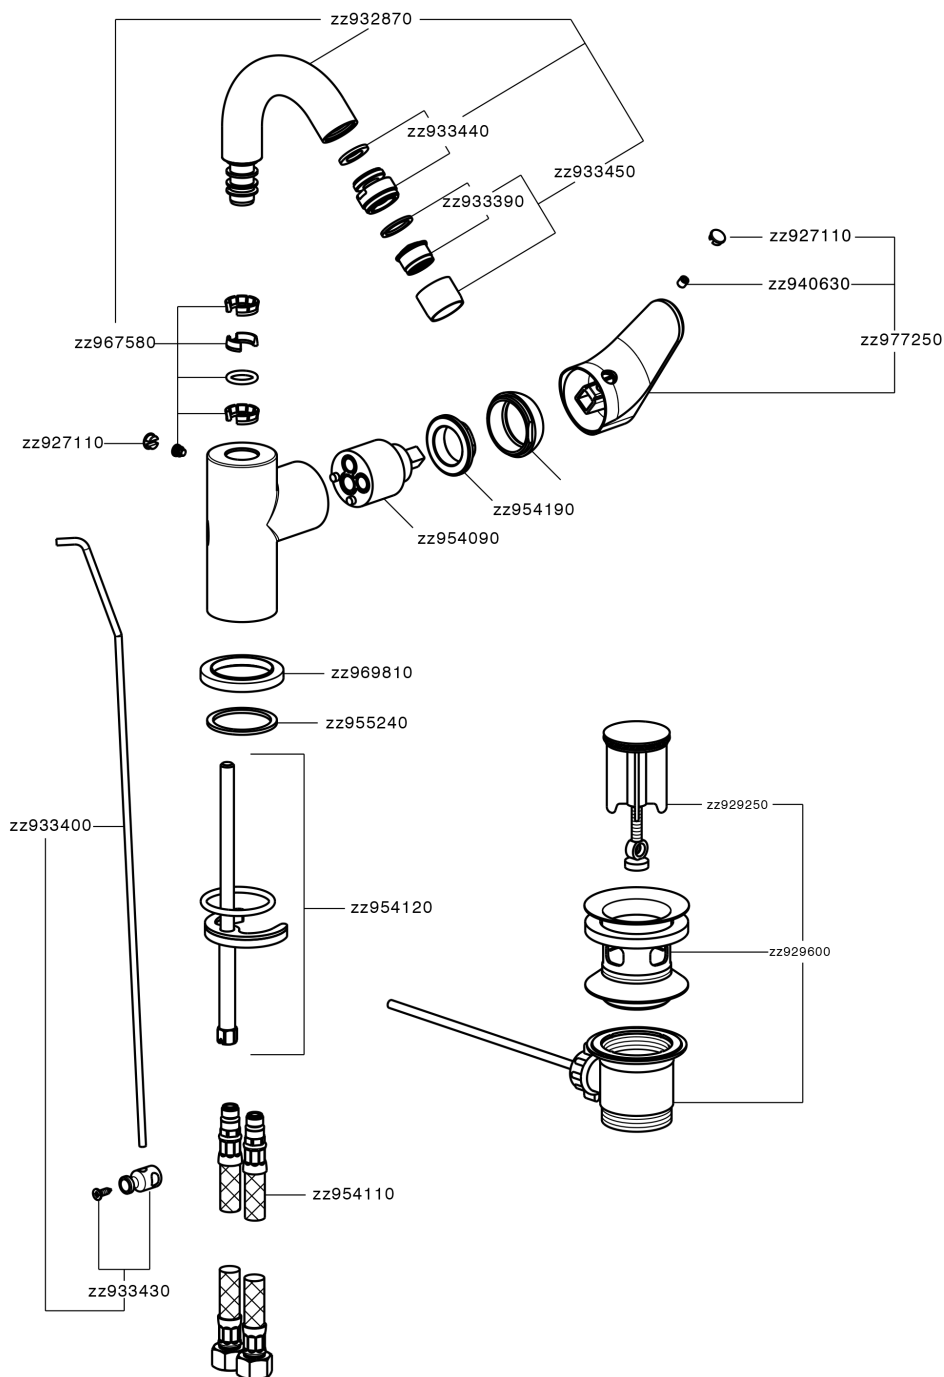

Single lever bidet mixer EnergySave H3_AH002555

MODEL **AH002555**

Single lever bidet mixer EnergySave, swivel spout, with 1"1/4 automatic pop-up waste, G.3/8" stainless steel flexible hose

AVAILABLE FINISHINGS

-  **21** 21 Chrome
-  **2F** 2F Brushed Nickel
-  **40** 40 Matt Black

CHARACTERISTICS

Cartridge Spare Parts **ZZ95409000**

35 mm Cartridge

EcoStop

EcoStop feature limits water flow to approximately 50% of maximum output with one point of resistance on setting. Push slightly past the middle stop only when full water output is required. This will save water up to 50%.

EnergySave

Thanks to the EnergySave device, only cold water will be drawn if the lever is operated in the central position, so that the water heater will not be engaged and no hot water wasted, leading to considerable savings in energy and costs. The temperature can be adjusted by rotating the lever to the left, until the desired temperature is reached.

Single lever bidet mixer EnergySave H3_AH002555

AH002555

<https://en.huberitalia.com/single-lever-bidet-mixer-energysave-h3-ah002555>

2026-04-06