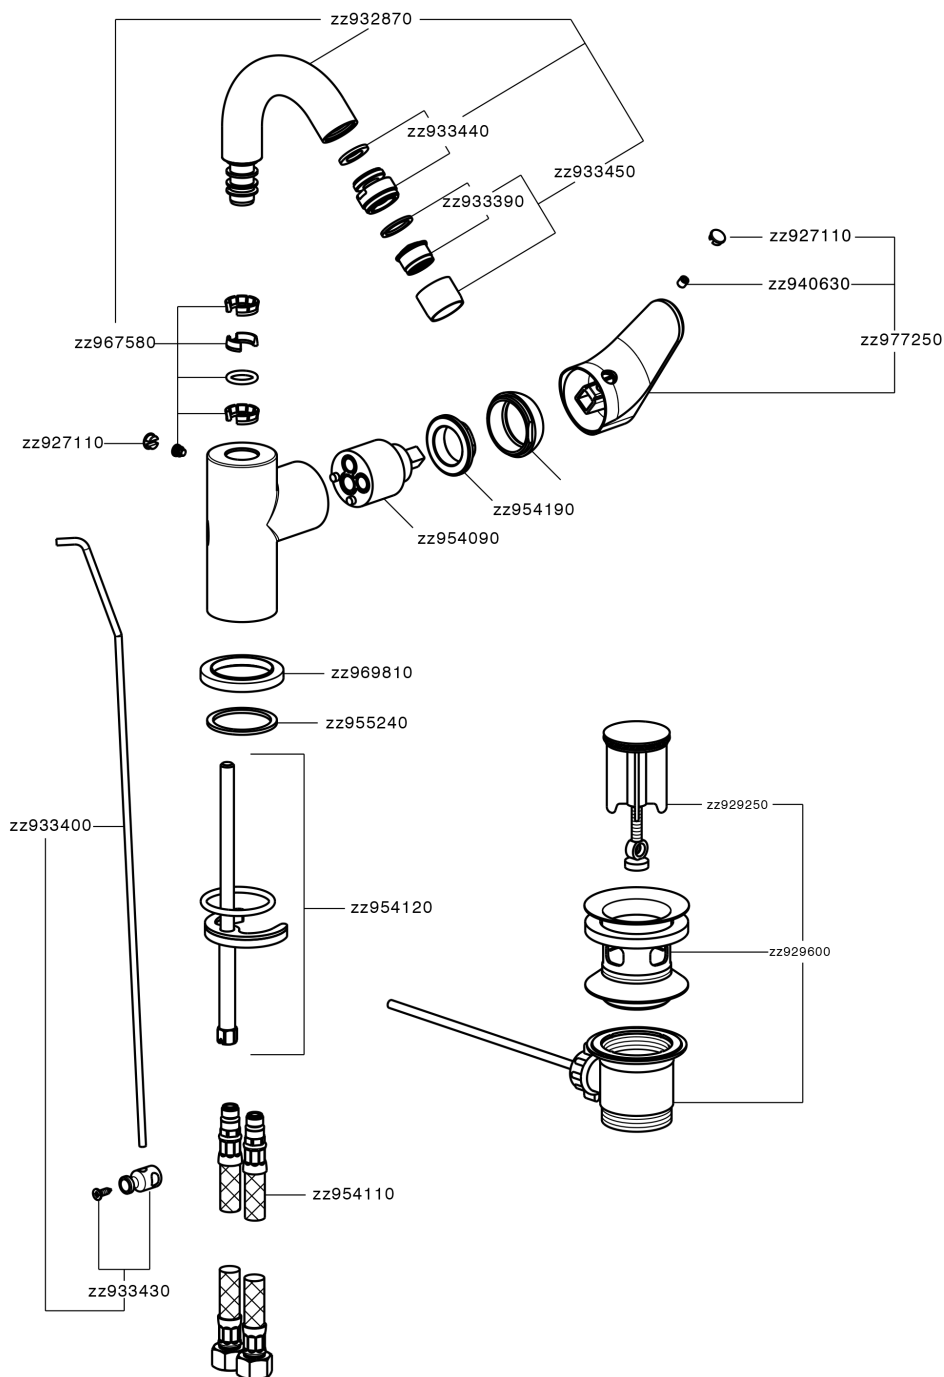

Single lever bidet mixer EnergySave H3_AH002555

MODEL **AH002555**

Single lever bidet mixer EnergySave, swivel spout, with 1"1/4 automatic pop-up waste, G.3/8" stainless steel flexible hose

AVAILABLE FINISHINGS

-  **21** 21 Chrome
-  **2F** 2F Brushed Nickel
-  **40** 40 Matt Black

CHARACTERISTICS

Cartridge Spare Parts **ZZ95409000**

35 mm Cartridge

EcoStop

EcoStop feature limits water flow to approximately 50% of maximum output with one point of resistance on setting. Push slightly past the middle stop only when full water output is required. This will save water up to 50%.

EnergySave

Thanks to the EnergySave device, only cold water will be drawn if the lever is operated in the central position, so that the water heater will not be engaged and no hot water wasted, leading to considerable savings in energy and costs. The temperature can be adjusted by rotating the lever to the left, until the desired temperature is reached.

Single lever bidet mixer EnergySave H3_AH002555

AH002555

<https://en.huberitalia.com/single-lever-bidet-mixer-energysave-h3-ah002555>

2026-06-06