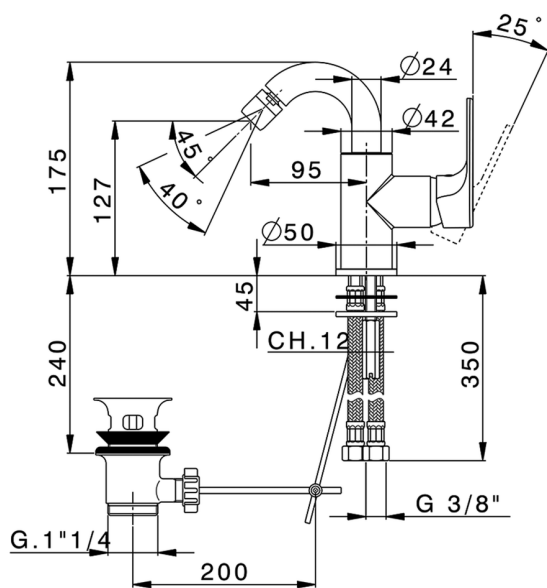

Single lever bidet mixer EnergySave H3_AH002555

MODEL **AH002555**

Single lever bidet mixer EnergySave, swivel spout, with 1"1/4 automatic pop-up waste, G.3/8" stainless steel flexible hose

AVAILABLE FINISHINGS

-  **21** 21 Chrome
-  **2F** 2F Brushed Nickel
-  **40** 40 Matt Black

CHARACTERISTICS

Cartridge Spare Parts **ZZ95409000**

35 mm Cartridge

EcoStop

EcoStop feature limits water flow to approximately 50% of maximum output with one point of resistance on setting. Push slightly past the middle stop only when full water output is required. This will save water up to 50%.

EnergySave

Thanks to the EnergySave device, only cold water will be drawn if the lever is operated in the central position, so that the water heater will not be engaged and no hot water wasted, leading to considerable savings in energy and costs. The temperature can be adjusted by rotating the lever to the left, until the desired temperature is reached.

Single lever bidet mixer EnergySave H3_AH002555

AH002555

<https://en.huberitalia.com/single-lever-bidet-mixer-energysave-h3-ah002555>

2026-04-06