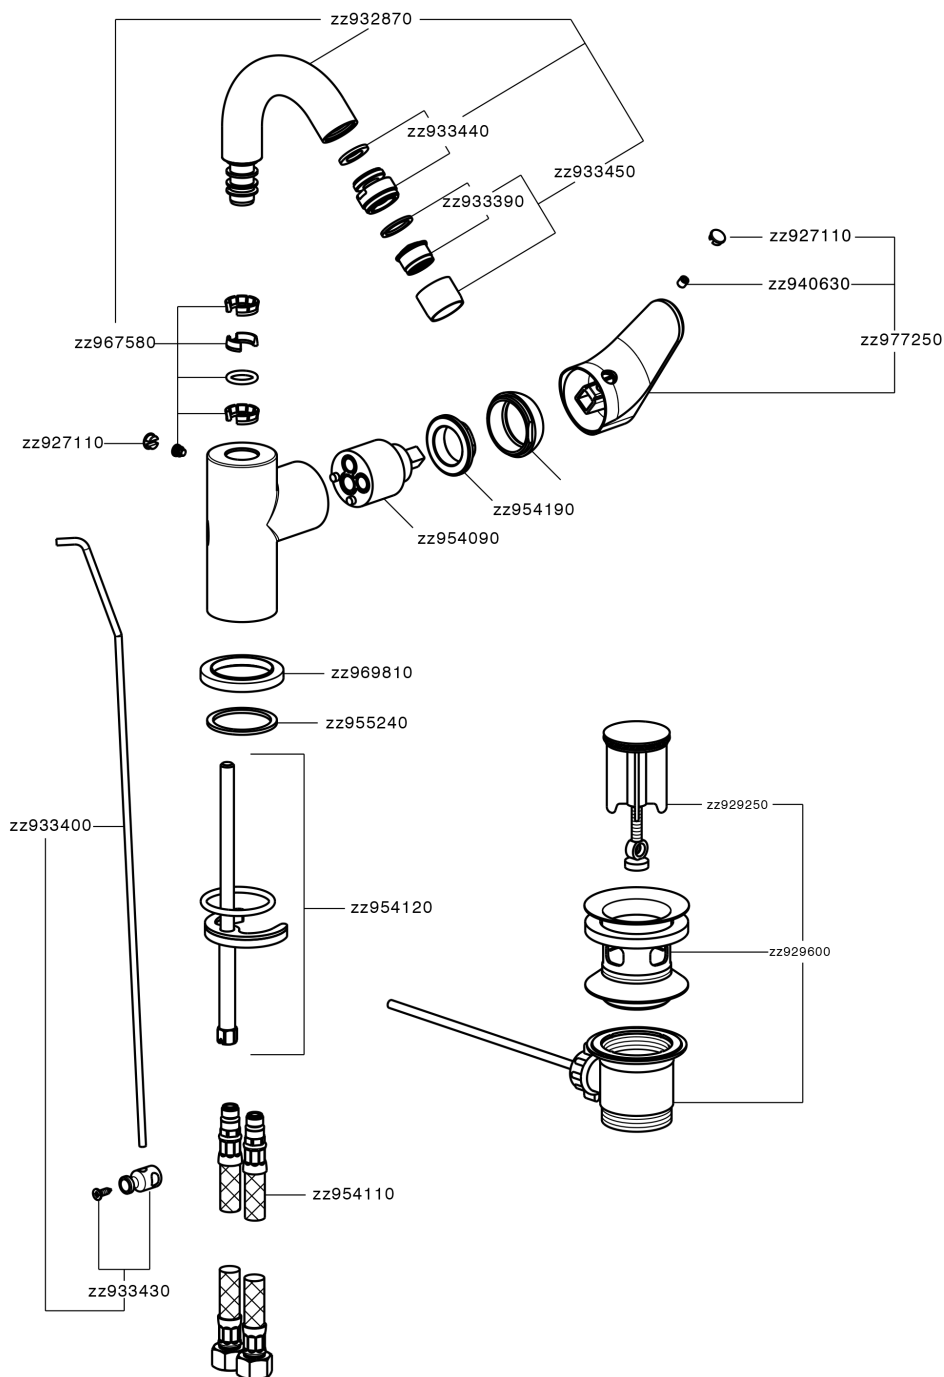

Single lever bidet mixer EnergySave H3_AH002555

MODEL **AH002555**

Single lever bidet mixer EnergySave, swivel spout, with 1"1/4 automatic pop-up waste, G.3/8" stainless steel flexible hose

AVAILABLE FINISHINGS

-  **21** 21 Chrome
-  **2F** 2F Brushed Nickel
-  **40** 40 Matt Black

CHARACTERISTICS

Cartridge Spare Parts **ZZ95409000**

35 mm Cartridge

EcoStop

EcoStop feature limits water flow to approximately 50% of maximum output with one point of resistance on setting. Push slightly past the middle stop only when full water output is required. This will save water up to 50%.

EnergySave

Thanks to the EnergySave device, only cold water will be drawn if the lever is operated in the central position, so that the water heater will not be engaged and no hot water wasted, leading to considerable savings in energy and costs. The temperature can be adjusted by rotating the lever to the left, until the desired temperature is reached.

Single lever bidet mixer EnergySave H3_AH002555

AH002555

<https://en.huberitalia.com/single-lever-bidet-mixer-energysave-h3-ah002555>

2026-04-08