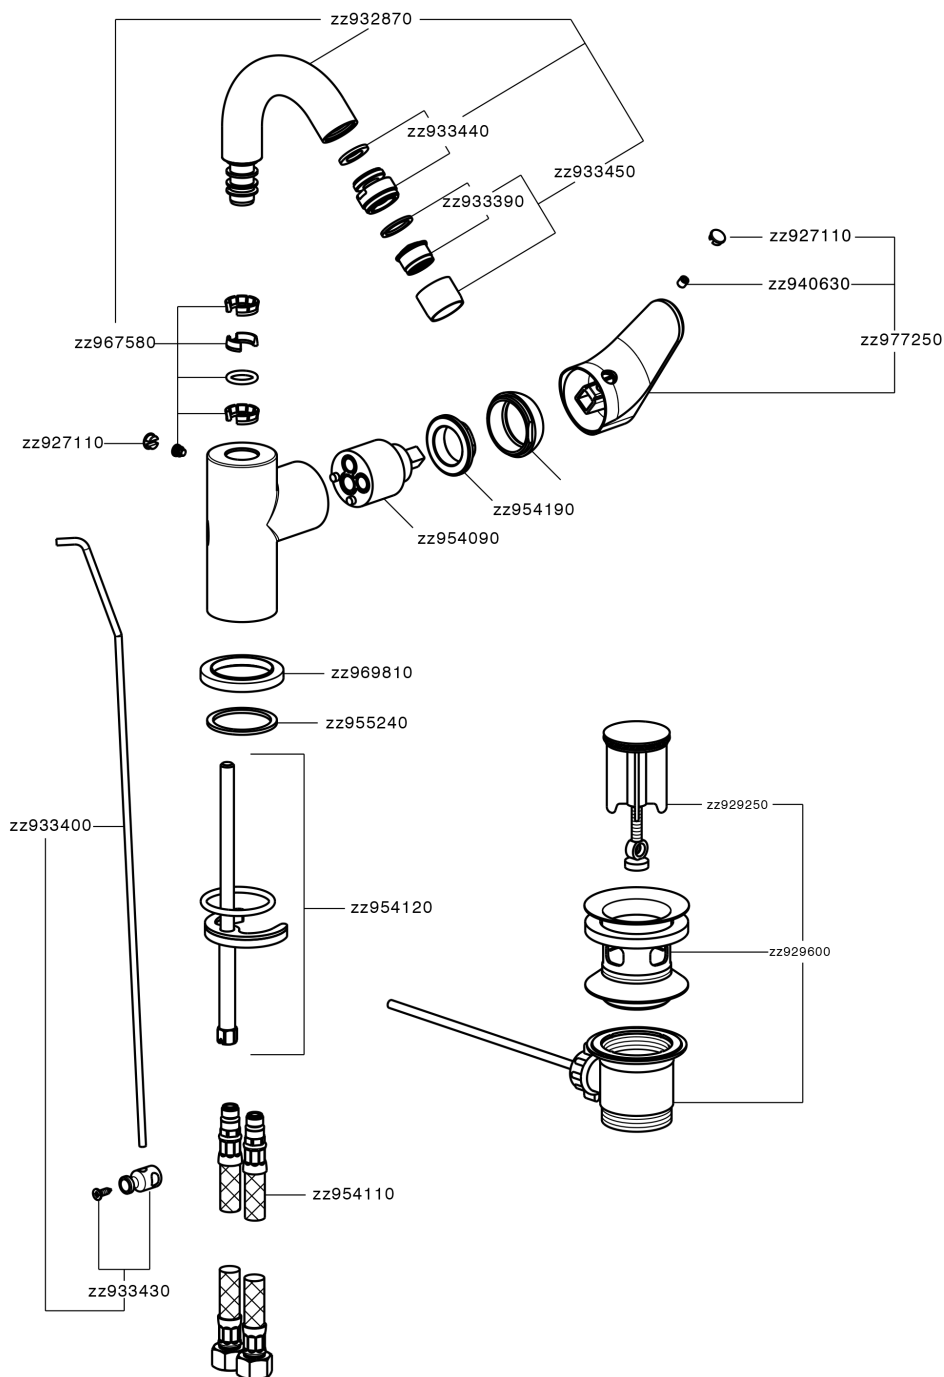

Single lever bidet mixer EnergySave H3_AH002555

MODEL **AH002555**

Single lever bidet mixer EnergySave, swivel spout, with 1"1/4 automatic pop-up waste, G.3/8" stainless steel flexible hose

AVAILABLE FINISHINGS

-  **21** 21 Chrome
-  **2F** 2F Brushed Nickel
-  **40** 40 Matt Black

CHARACTERISTICS

Cartridge Spare Parts **ZZ95409000**

35 mm Cartridge

EcoStop

EcoStop feature limits water flow to approximately 50% of maximum output with one point of resistance on setting. Push slightly past the middle stop only when full water output is required. This will save water up to 50%.

EnergySave

Thanks to the EnergySave device, only cold water will be drawn if the lever is operated in the central position, so that the water heater will not be engaged and no hot water wasted, leading to considerable savings in energy and costs. The temperature can be adjusted by rotating the lever to the left, until the desired temperature is reached.

Single lever bidet mixer EnergySave H3_AH002555

AH002555

<https://en.huberitalia.com/single-lever-bidet-mixer-energysave-h3-ah002555>

2026-06-26