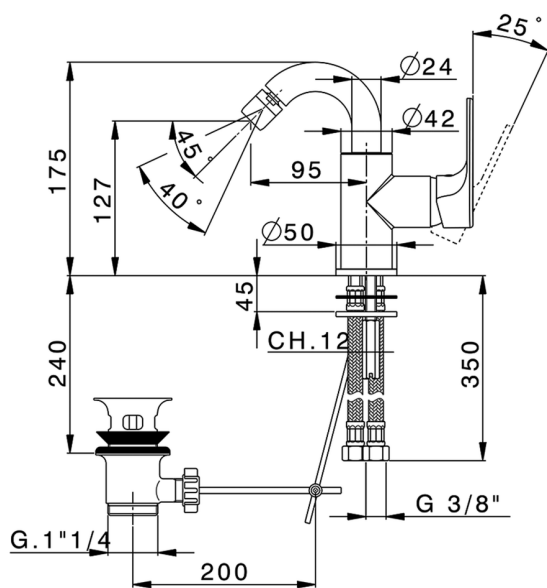

Single lever bidet mixer EnergySave H3_AH002555

MODEL **AH002555**

Single lever bidet mixer EnergySave, swivel spout, with 1"1/4 automatic pop-up waste, G.3/8" stainless steel flexible hose

AVAILABLE FINISHINGS

-  **21** 21 Chrome
-  **2F** 2F Brushed Nickel
-  **40** 40 Matt Black

CHARACTERISTICS

Cartridge Spare Parts **ZZ95409000**

35 mm Cartridge

EcoStop

EcoStop feature limits water flow to approximately 50% of maximum output with one point of resistance on setting. Push slightly past the middle stop only when full water output is required. This will save water up to 50%.

EnergySave

Thanks to the EnergySave device, only cold water will be drawn if the lever is operated in the central position, so that the water heater will not be engaged and no hot water wasted, leading to considerable savings in energy and costs. The temperature can be adjusted by rotating the lever to the left, until the desired temperature is reached.

Single lever bidet mixer EnergySave H3_AH002555

AH002555

<https://en.huberitalia.com/single-lever-bidet-mixer-energysave-h3-ah002555>

2026-06-26