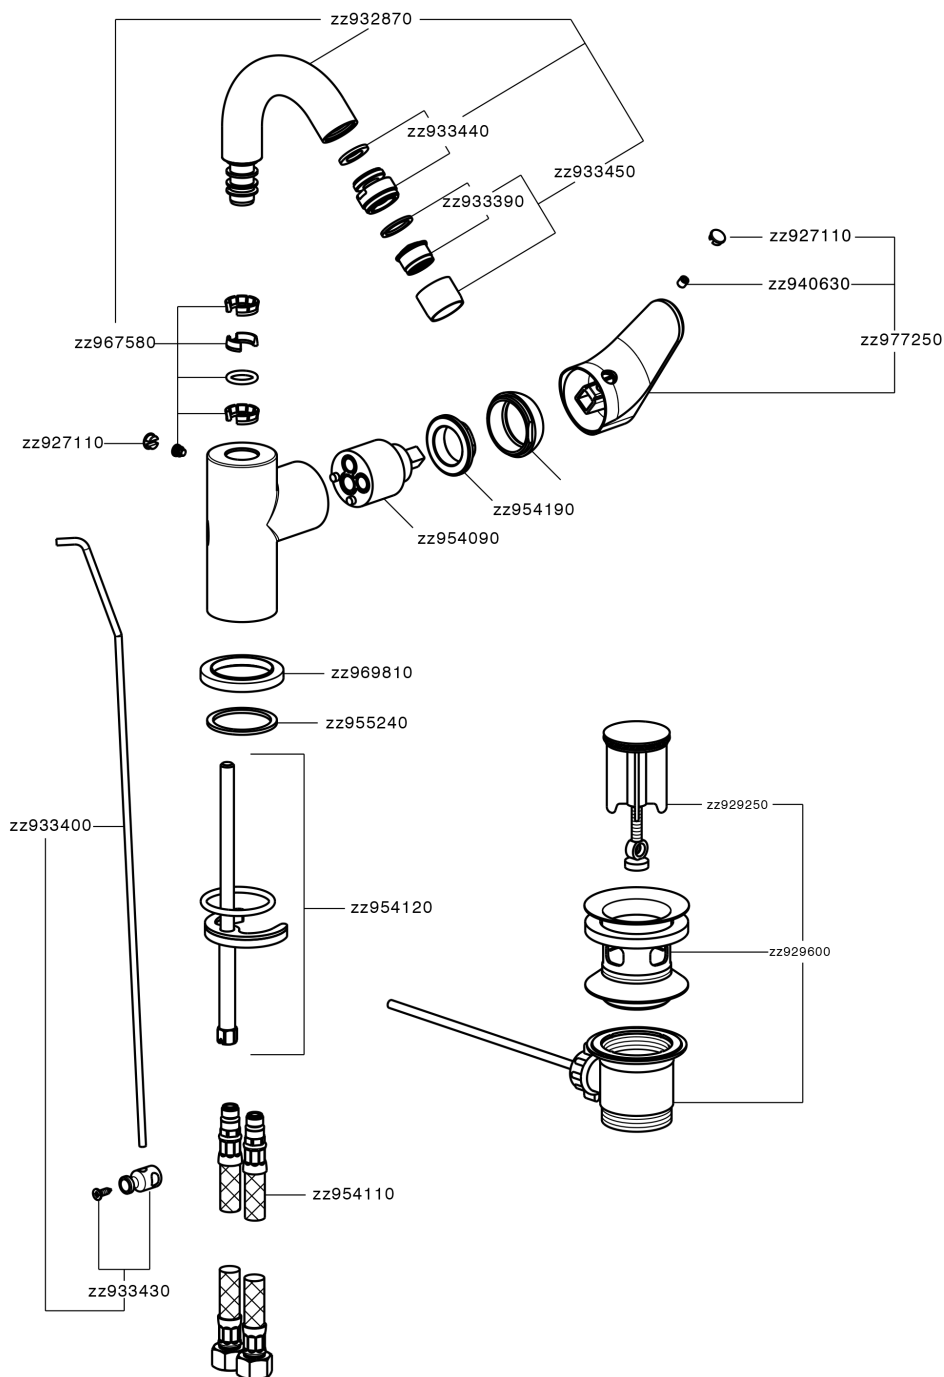

Single lever bidet mixer EnergySave H3_AH002555

AH002555

<https://en.huberitalia.com/single-lever-bidet-mixer-energysave-h3-ah002555>

2026-05-15