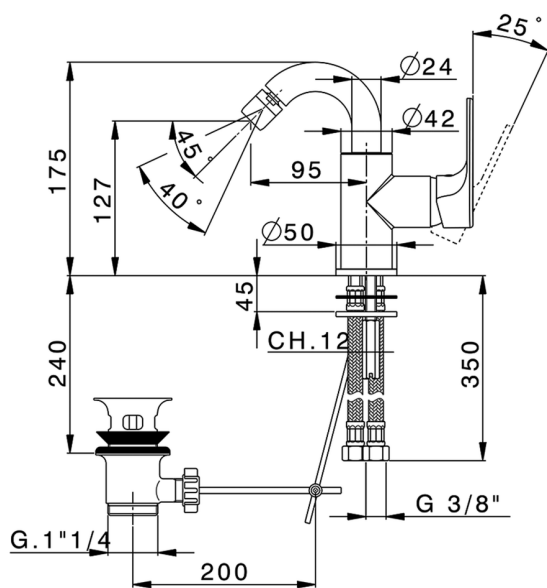

## Single lever bidet mixer EnergySave H3\_AH002555

MODEL **AH002555**

Single lever bidet mixer EnergySave, swivel spout, with 1"1/4 automatic pop-up waste, G.3/8" stainless steel flexible hose

### CHARACTERISTICS

Cartridge Spare Parts **ZZ95409000**

**35 mm Cartridge**

#### EcoStop

EcoStop feature limits water flow to approximately 50% of maximum output with one point of resistance on setting. Push slightly past the middle stop only when full water output is required. This will save water up to 50%.