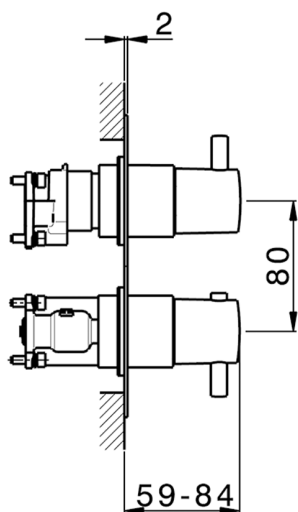

## Exposed part for Thermostatic One Box Valve ONE BOX\_MT0BT030

MODEL **MT0BT030**

Exposed part for Thermostatic One Box Valve, with 1-2-3 outlet devia stop, Minimum depth of installation: 67 mm, without concealed part, for items ZB00B030-ZB00B031

### CHARACTERISTICS

Cartridge Spare Parts **24.04A.PP**  
 Installation **Concealed**  
 Required concealed parts **ZB00B031**  
**ZB00B030**