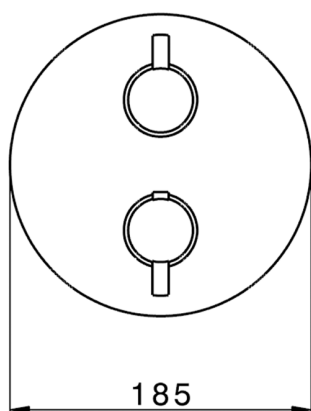

## Exposed part for Thermostatic One Box Valve ONE BOX\_MT0BT030

MODEL **MT0BT030**

Exposed part for Thermostatic One Box Valve, with 1-2-3 outlet devia stop, Minimum depth of installation: 67 mm, without concealed part, for items ZB00B030-ZB00B031

### CHARACTERISTICS

Cartridge Spare Parts **24.04A.PP**  
 Installation **Concealed**  
 Required concealed parts **ZB00B031**  
**ZB00B030**