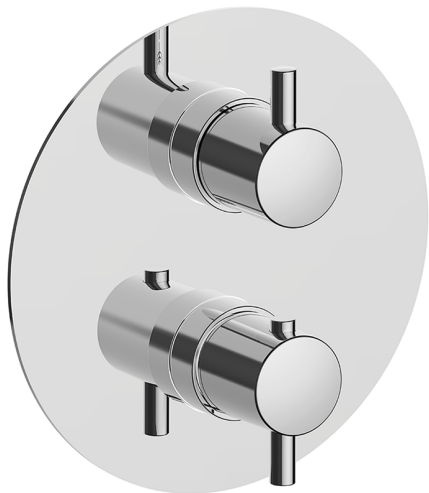

## Exposed part for Thermostatic One Box Valve ONE BOX\_MT0BT030

MODEL **MT0BT030**

Exposed part for Thermostatic One Box Valve, with 1-2-3 outlet devia stop, Minimum depth of installation: 67 mm, without concealed part, for items ZB00B030-ZB00B031

#### DeviaStop

The Huber Devia Stop technology allows to adjust the water flow and to direct it to the selected output point (overhead soaker, hand shower, etc).