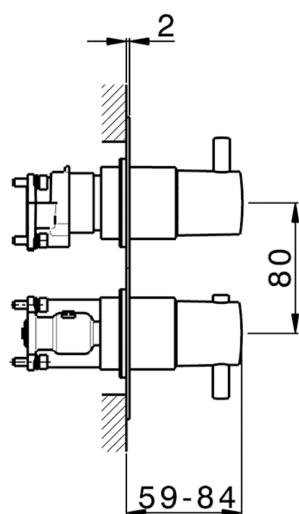

Exposed part for Thermostatic One Box Valve ONE BOX_MT0BT030

MODEL **MT0BT030**

Exposed part for Thermostatic One Box Valve, with 1-2-3 outlet deviator, Minimum depth of installation: 67 mm, without concealed part, for items ZB00B030-ZB00B031

AVAILABLE FINISHINGS

-  **21** 21 Chrome
-  **26** 26 Old Copper
-  **2F** 2F Brushed Nickel
-  **2W** 2W Brushed Gold
-  **40** 40 Matt Black
-  **4Q** 4Q Matt White

CHARACTERISTICS

Cartridge Spare Parts **24.04A.PP**
 Installation **Concealed**
 Required concealed parts **ZB00B031**
ZB00B030