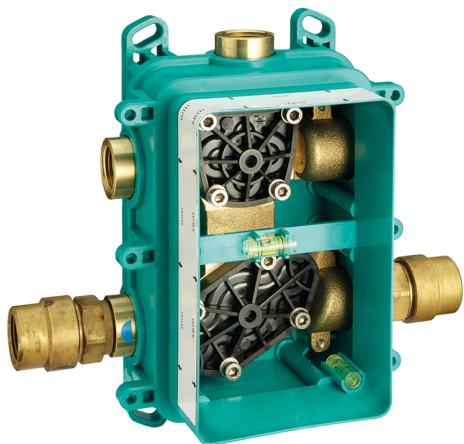

Exposed part for Thermostatic One Box Valve ONE BOX_MT0BT030

MODEL **MT0BT030**

Exposed part for Thermostatic One Box Valve, with 1-2-3 outlet deviator, Minimum depth of installation: 67 mm, without concealed part, for items ZB00B030-ZB00B031

DeviaStop

The Huber Devia Stop technology allows to adjust the water flow and to direct it to the selected output point (overhead soaker, hand shower, etc).

Thermostatic

The Huber thermostatic is your personal water manager, helping you to handle, control and save water and energy.

One Box Universal Concealed Part ONE BOX_ZB00B031

MODEL **ZB00B031**

One Box Universal Concealed Part, for 1 or 2 or 3 outlet thermostatic or single lever, without trim kit, with noise reducers, with sealing gasket

AVAILABLE FINISHINGS

CHARACTERISTICS

Concealed	1
Installation	Concealed

Thermostatic

The Huber thermostatic is your personal water manager, helping you to handle, control and save water and energy.

One Box Universal Concealed Part ONE BOX_ZB00B030