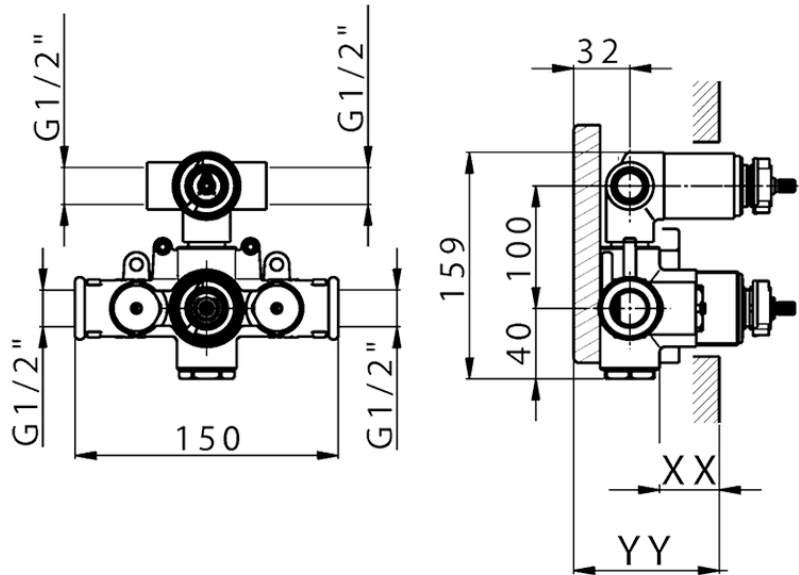

Concealed thermostatic shower mixer, 2-outlet CONCEALED_ZB019100

Piastra/Plate/Plaque/Platte/Placa

2-3mm: XX 25-40 YY 76-91

10mm: XX 21-34 YY 70-83