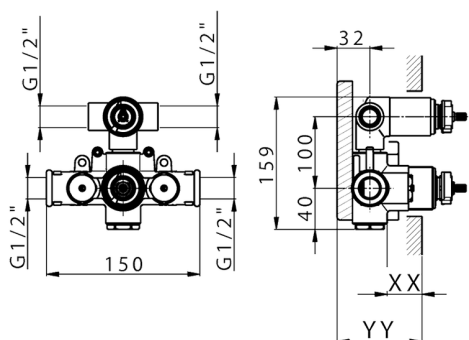

Concealed thermostatic shower mixer, 2-outlet CONCEALED_ZB019100

MODEL **ZB019100**

Concealed thermostatic shower mixer, 2-outlet, with 1/2" 2-outlet deviatstop cartridge, without trim kit

AVAILABLE FINISHINGS

CHARACTERISTICS

Installation **Concealed**

Cartridge Spare Parts **24.04A.PP**

8x20 Plus P Thermostatic Valve

Concealed **1**

Piastra/Plate/Plaque/Platte/Placa
 2-3mm: XX 25-40 YY 76-91
 10mm: XX 21-34 YY 70-83