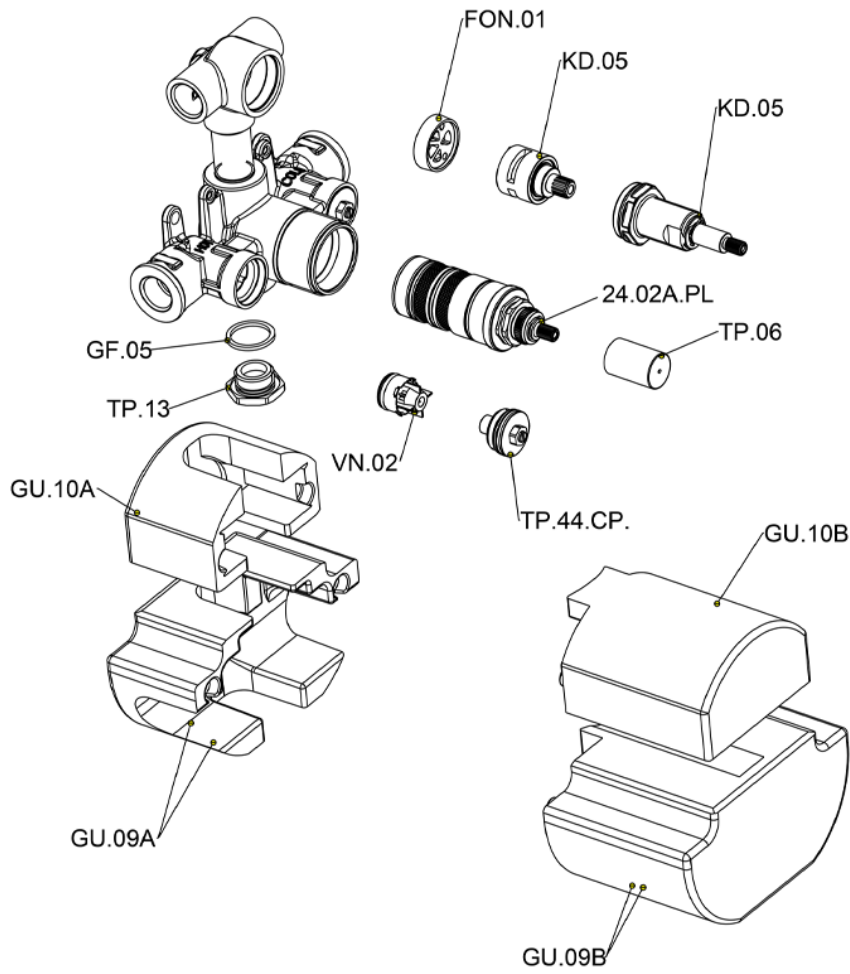

Concealed thermostatic shower mixer, 2-outlet CONCEALED_ZB019100

MODEL **ZB019100**

Concealed thermostatic shower mixer, 2-outlet, with 1/2" 2-outlet deviatstop cartridge, without trim kit

AVAILABLE FINISHINGS

CHARACTERISTICS

Installation **Concealed**

Cartridge Spare Parts **24.04A.PP**

8x20 Plus P Thermostatic Valve

Concealed **1**

Piastra/Plate/Plaque/Platte/Placa
 2-3mm: XX 25-40 YY 76-91
 10mm: XX 21-34 YY 70-83

Thermostatic

The Huber thermostatic is your personal water manager, helping you to handle, control and save water and energy.

Concealed thermostatic shower mixer, 2-outlet CONCEALED_ZB019100

ZB019100

<https://en.huberitalia.com/concealed-thermostatic-shower-mixer-2-outlet-concealed-zb019100>