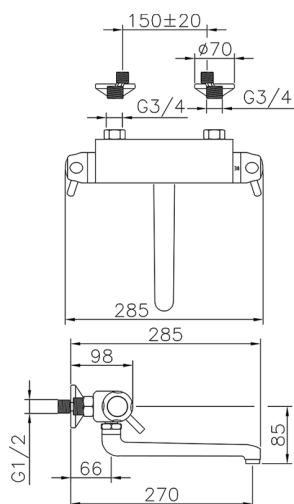

Wall mounted Thermostatic sink mixer KITCHEN_CPT70010

MODEL **CPT70010**

Wall mounted Thermostatic sink mixer, swivel spout

AVAILABLE FINISHINGS

CHARACTERISTICS

Cartridge Spare Parts **24.02AB.PL**

12x32 Plus Thermostatic Valve