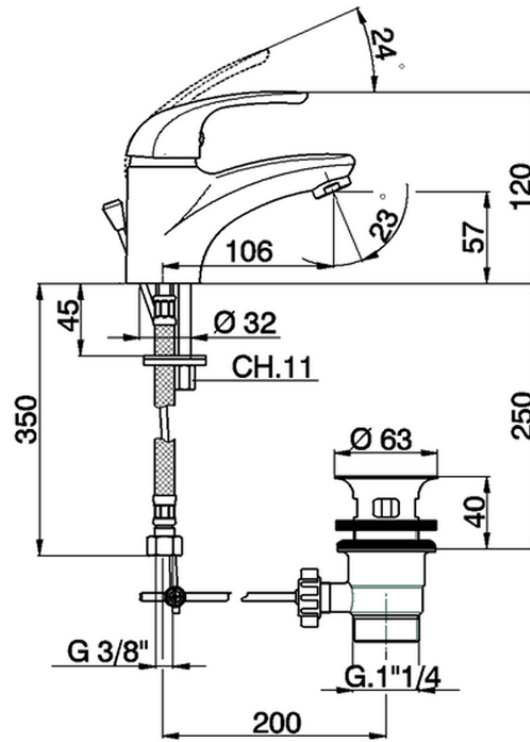

Single lever washbasin mixer NORMA\_NM000511

NM000511

<https://en.huberitalia.com/single-lever-washbasin-mixer-norma-nm000511>

2026-06-13