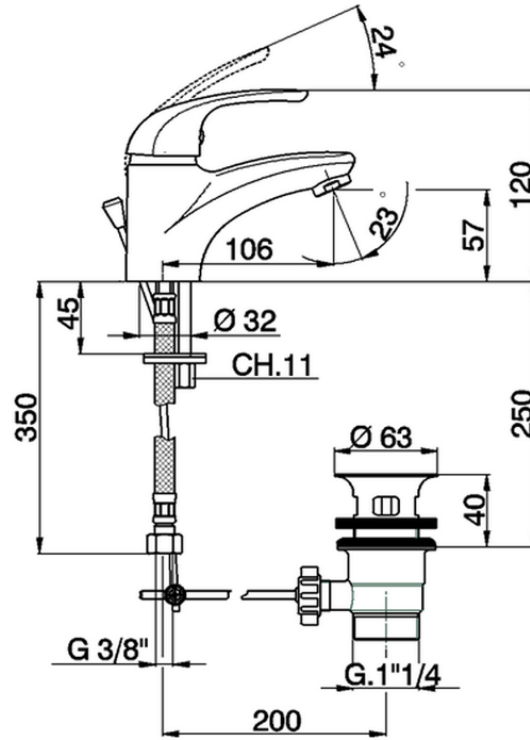

Single lever washbasin mixer NORMA_NM000511

NM000511

<https://en.huberitalia.com/single-lever-washbasin-mixer-norma-nm000511>

2026-04-06