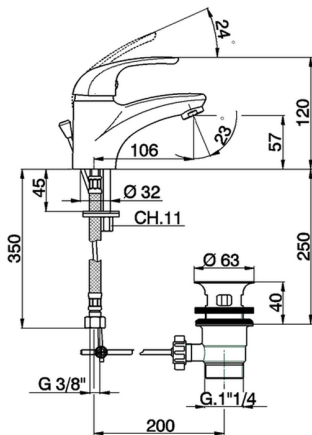

Single lever washbasin mixer NORMA_NM000511

MODEL **NM000511**

Single lever washbasin mixer, with 1"1/4 automatic pop up waste, G.3/8" stainless steel flexible hoses

AVAILABLE FINISHINGS

CHARACTERISTICS

Cartridge Spare Parts **ZZ94034000**

35 mm Cartridge

Single lever washbasin mixer NORMA_NM000511