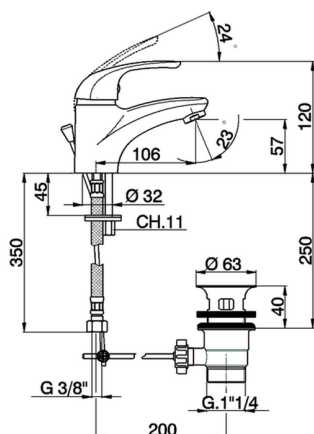

Single lever washbasin mixer NORMA_NM000511

MODEL **NM000511**

Single lever washbasin mixer, with 1"1/4 automatic pop up waste, G.3/8" stainless steel flexible hoses

AVAILABLE FINISHINGS

21 21 Chrome

CHARACTERISTICS

Cartridge Spare Parts **ZZ94034000**

35 mm Cartridge

Single lever washbasin mixer NORMA_NM000511

NM000511

<https://en.huberitalia.com/single-lever-washbasin-mixer-norma-nm000511>

2026-06-06