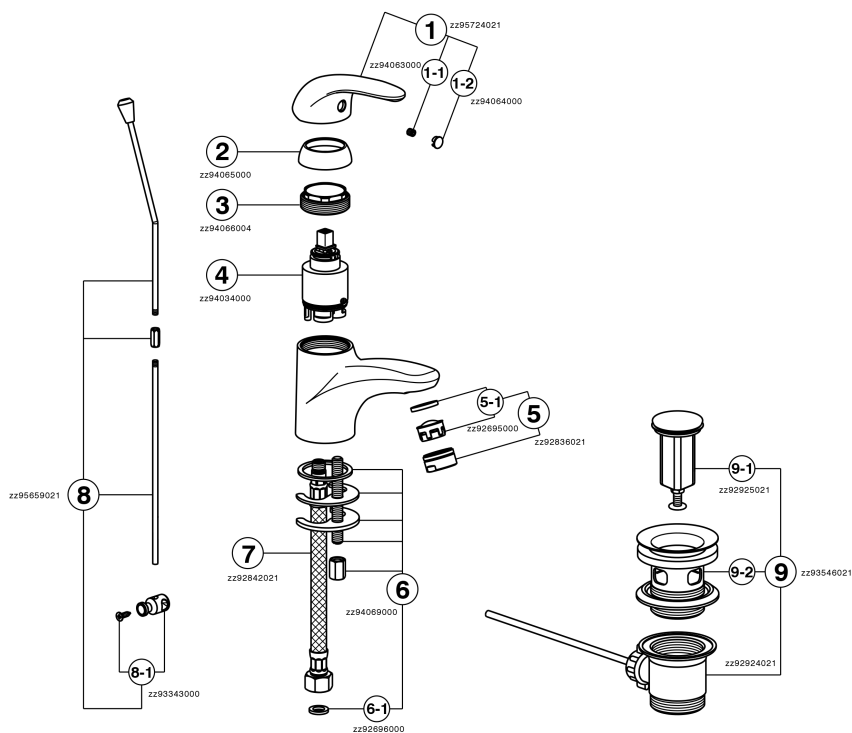

Single lever washbasin mixer NORMA_NM000511

MODEL **NM000511**

Single lever washbasin mixer, with 1"1/4 automatic pop up waste, G.3/8" stainless steel flexible hoses

AVAILABLE FINISHINGS

21 21 Chrome

CHARACTERISTICS

Cartridge Spare Parts **ZZ94034000**

35 mm Cartridge

Single lever washbasin mixer NORMA_NM000511

NM000511

<https://en.huberitalia.com/single-lever-washbasin-mixer-norma-nm000511>

2026-06-06