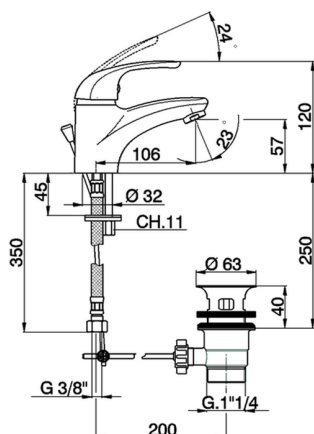

## Single lever washbasin mixer NORMA\_NM000511

MODEL **NM000511**

Single lever washbasin mixer, with 1"1/4 automatic pop up waste, G.3/8" stainless steel flexible hoses

AVAILABLE FINISHINGS

CHARACTERISTICS

Cartridge Spare Parts **ZZ94034000**

**35 mm Cartridge**

## Single lever washbasin mixer NORMA\_NM000511