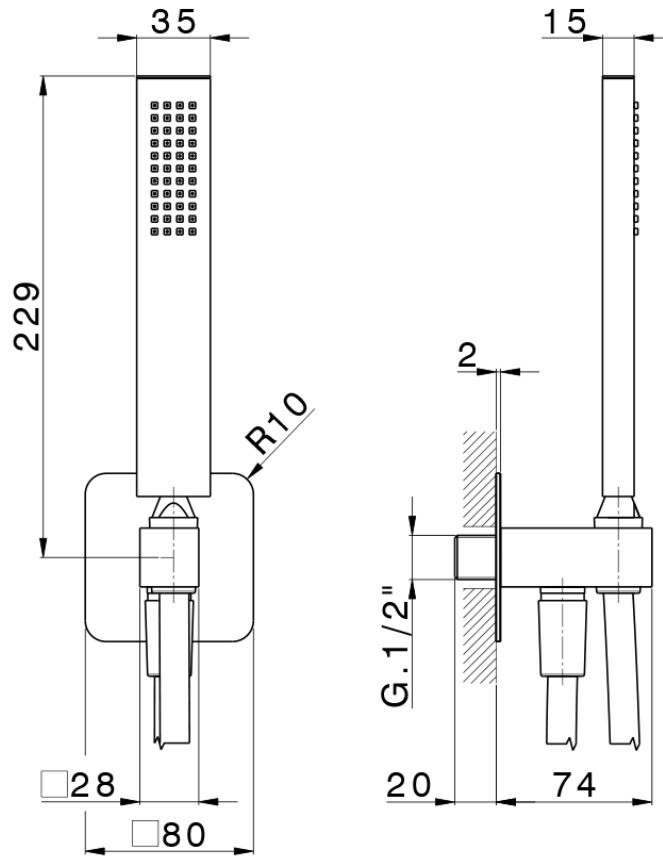

Shower set with wall elbow PUSH&SHOWER\_SS0G5110

SS0G5110

<https://en.huberitalia.com/shower-set-with-wall-elbow-pushshower-ss0g5110>

2026-04-05