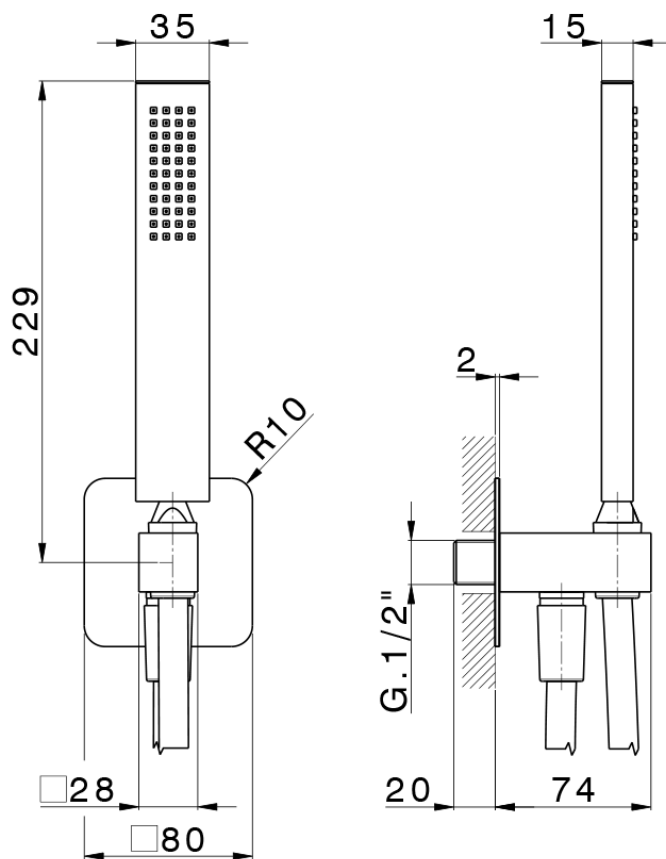

Shower set with wall elbow PUSH&SHOWER_SS0G5110

SS0G5110

<https://en.huberitalia.com/shower-set-with-wall-elbow-pushshower-ss0g5110>

2026-06-13