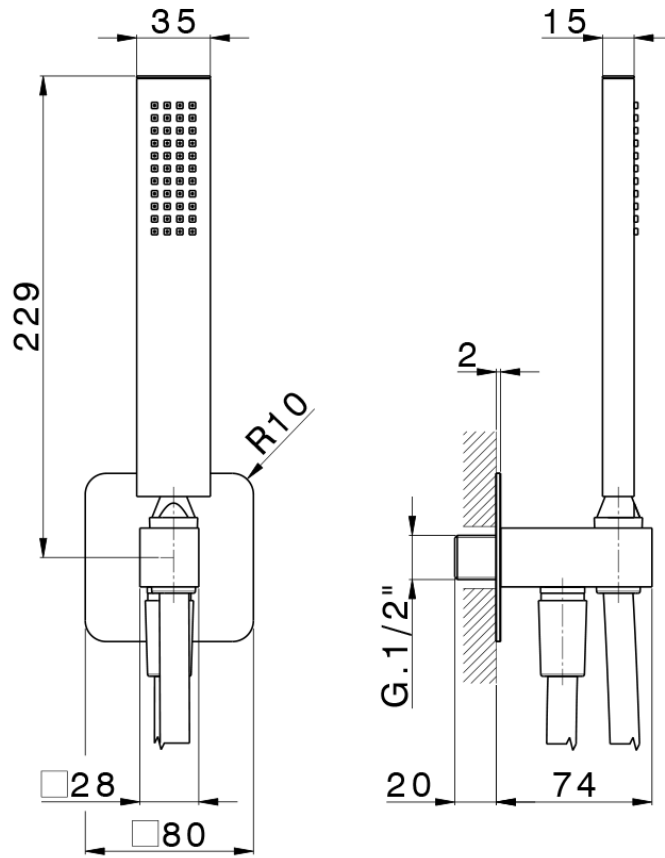

Shower set with wall elbow PUSH&SHOWER_SS0G5110

SS0G5110

<https://en.huberitalia.com/shower-set-with-wall-elbow-pushshower-ss0g5110>

2026-05-02