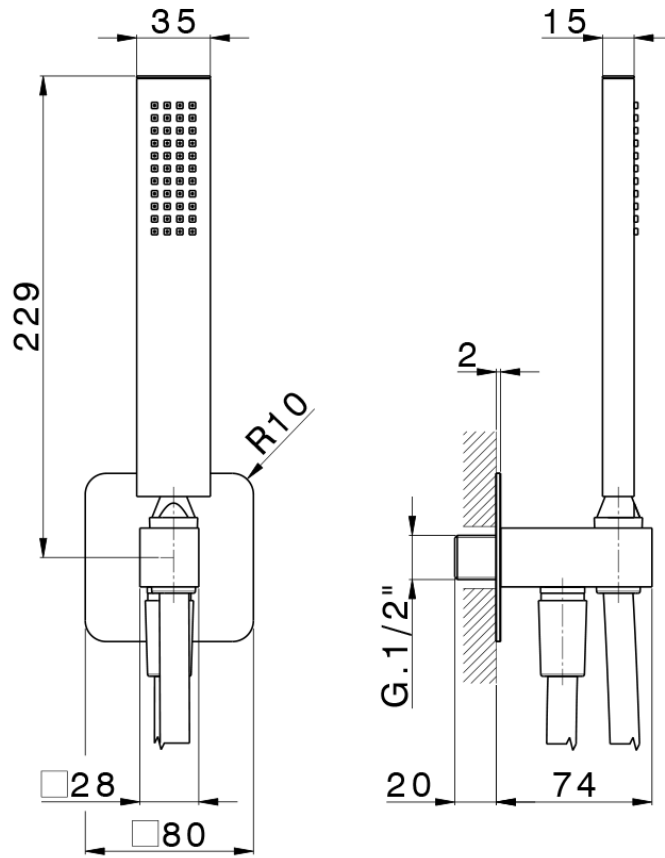

Shower set with wall elbow PUSH&SHOWER_SS0G5110

SS0G5110

<https://en.huberitalia.com/shower-set-with-wall-elbow-pushshower-ss0g5110>

2026-04-08