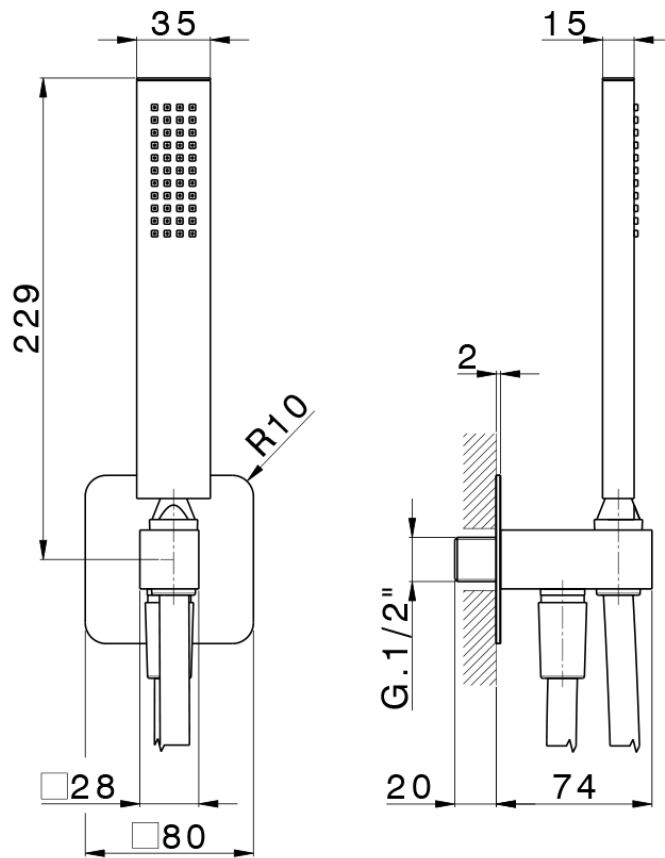

Shower set with wall elbow PUSH&SHOWER_SS0G5110

SS0G5110

<https://en.huberitalia.com/shower-set-with-wall-elbow-pushshower-ss0g5110>

2026-04-08