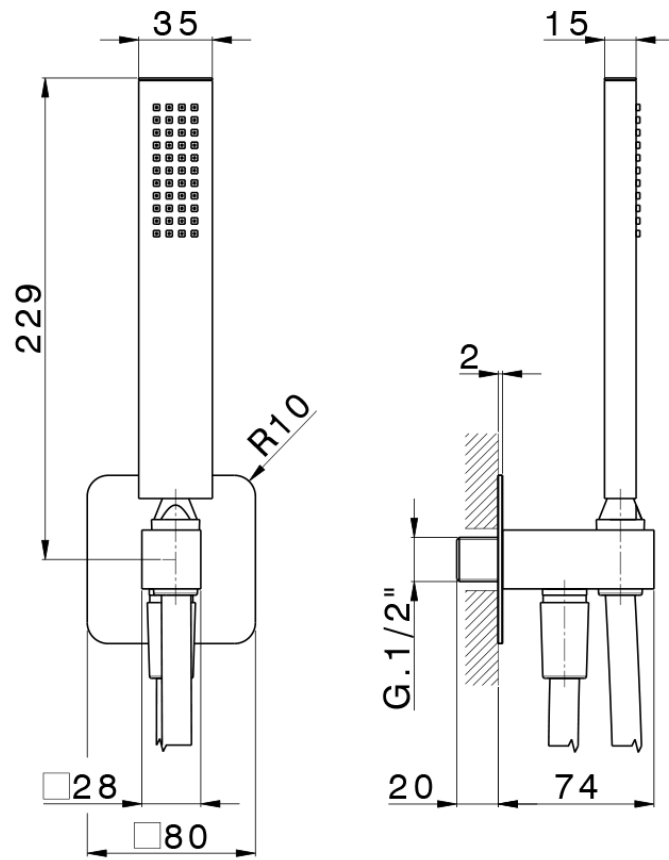

Shower set with wall elbow PUSH&SHOWER_SS0G5110

SS0G5110

<https://en.huberitalia.com/shower-set-with-wall-elbow-pushshower-ss0g5110>

2026-05-02