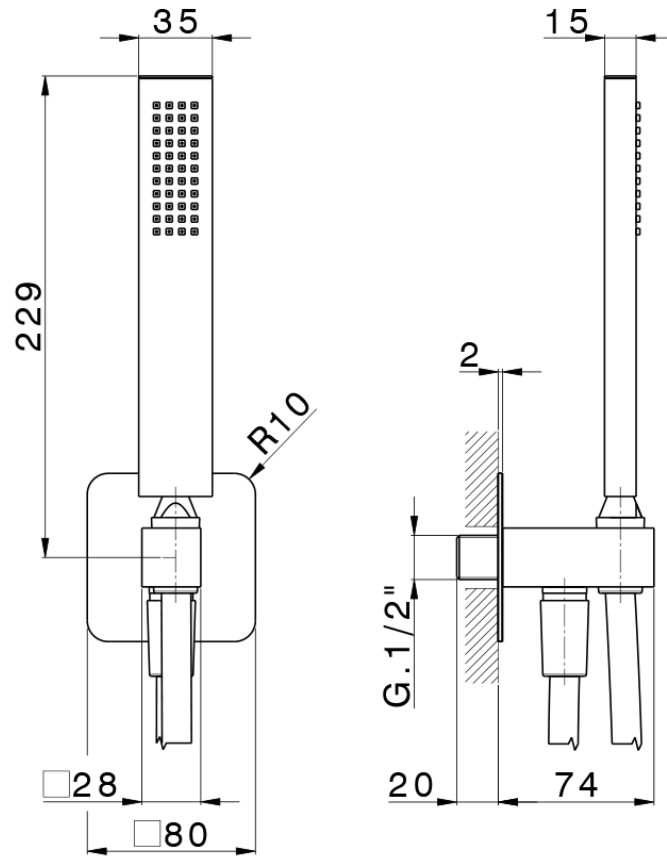

Shower set with wall elbow PUSH&SHOWER\_SS0G5110

SS0G5110

<https://en.huberitalia.com/shower-set-with-wall-elbow-pushshower-ss0g5110>

2026-04-06