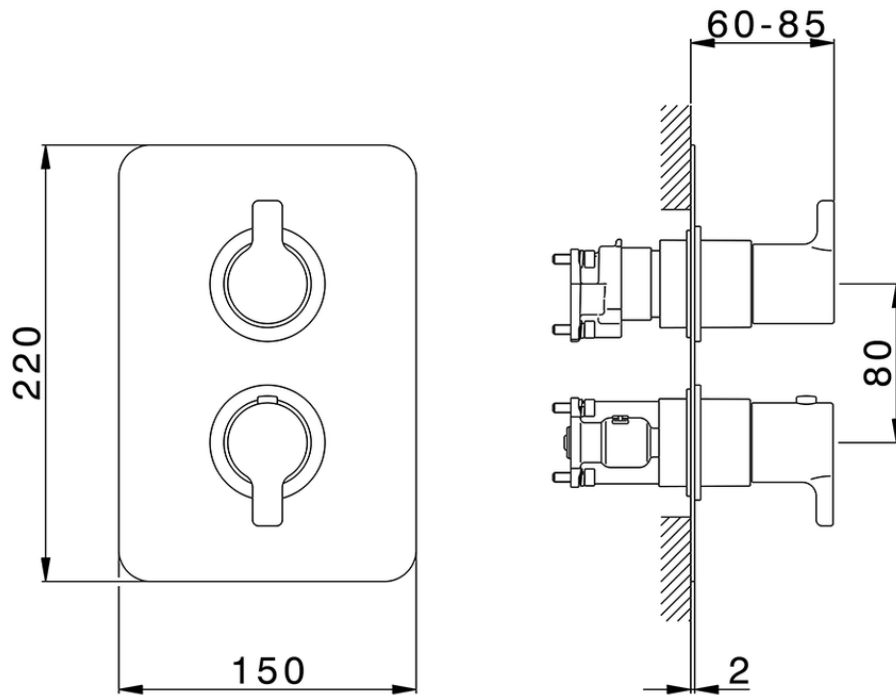

Exposed part for Thermostatic One Box Valve SOFT_SF0BT030

SF0BT030

<https://en.huberitalia.com/exposed-part-for-thermostatic-one-box-valve-soft-sf0bt030>

ZB00B031

<https://en.huberitalia.com/one-box-universal-concealed-part-one-box-zb00b031>

ZB00B030

<https://en.huberitalia.com/one-box-universal-concealed-part-one-box-zb00b030>

2026-04-29