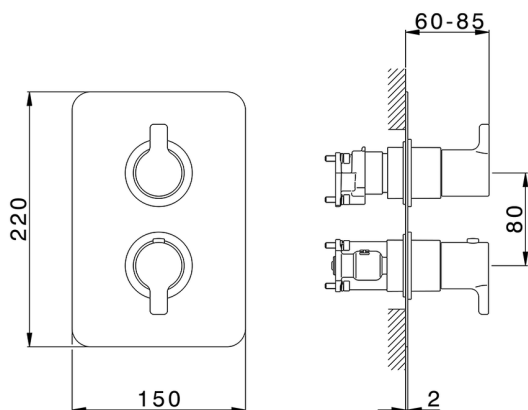

**Exposed part for Thermostatic One Box Valve SOFT\_SF0BT030**

MODEL **SF0BT030**

Exposed part for Thermostatic One Box Valve, with 1-2-3 outlet deviasstop, Minimum depth of installation: 67 mm, without concealed part, for items ZB00B030-ZB00B031

AVAILABLE FINISHINGS

CHARACTERISTICS

- Cartridge Spare Parts **24.04A.PP**
- 8x20 Plus P Thermostatic Valve**
- Installation **Concealed**
- Required concealed parts **ZB00B031**  
**ZB00B030**

**DeviaStop**