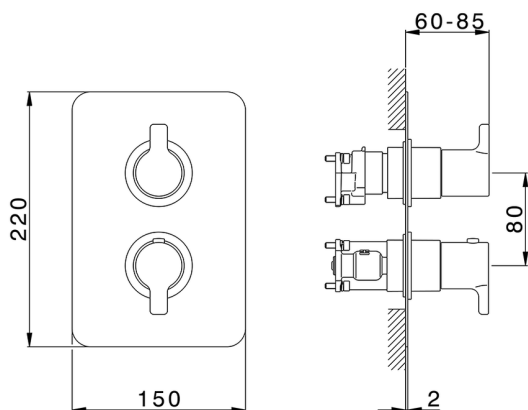

Exposed part for Thermostatic One Box Valve SOFT_SF0BT030

MODEL **SF0BT030**

Exposed part for Thermostatic One Box Valve, with 1-2-3 outlet deviator, Minimum depth of installation: 67 mm, without concealed part, for items ZB00B030-ZB00B031

AVAILABLE FINISHINGS

CHARACTERISTICS

Cartridge Spare Parts **24.04A.PP**

8x20 Plus P Thermostatic Valve

Installation **Concealed**

Required concealed parts **ZB00B031**

ZB00B030

DeviaStop