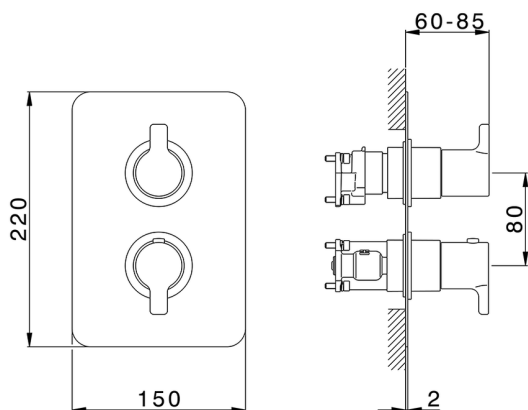

Exposed part for Thermostatic One Box Valve SOFT_SF0BT030

MODEL **SF0BT030**

Exposed part for Thermostatic One Box Valve, with 1-2-3 outlet deviasstop, Minimum depth of installation: 67 mm, without concealed part, for items ZB00B030-ZB00B031

AVAILABLE FINISHINGS

CHARACTERISTICS

Cartridge Spare Parts **24.04A.PP**

8x20 Plus P Thermostatic Valve

Installation **Concealed**

Required concealed parts **ZB00B031**

ZB00B030

DeviaStop