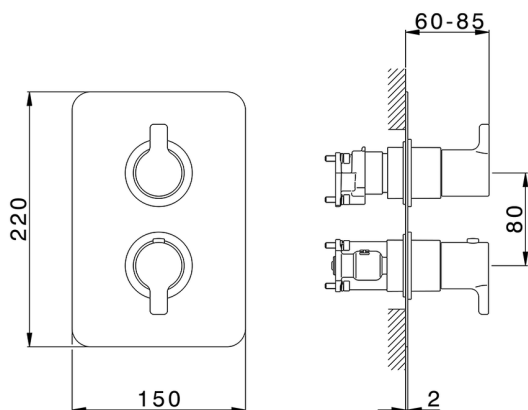

Exposed part for Thermostatic One Box Valve SOFT_SF0BT030

MODEL **SF0BT030**

Exposed part for Thermostatic One Box Valve, with 1-2-3 outlet devia stop, Minimum depth of installation: 67 mm, without concealed part, for items ZB00B030-ZB00B031

AVAILABLE FINISHINGS

CHARACTERISTICS

- Cartridge Spare Parts **24.04A.PP**
- 8x20 Plus P Thermostatic Valve**
- Installation **Concealed**
- Required concealed parts **ZB00B031**
ZB00B030

DeviaStop

The Huber Devia Stop technology allows to adjust the water flow and to direct it to the selected output point (overhead soaker, hand shower, etc).