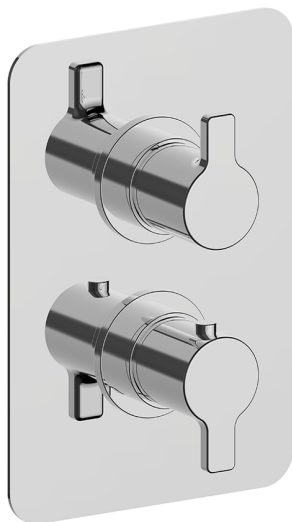

**Exposed part for Thermostatic One Box Valve SOFT\_SF0BT030**

MODEL **SF0BT030**

Exposed part for Thermostatic One Box Valve, with 1-2-3 outlet deviasstop, Minimum depth of installation: 67 mm, without concealed part, for items ZB00B030-ZB00B031

AVAILABLE FINISHINGS

CHARACTERISTICS

- Cartridge Spare Parts **24.04A.PP**
- 8x20 Plus P Thermostatic Valve**
- Installation **Concealed**
- Required concealed parts **ZB00B031**  
**ZB00B030**

**DeviaStop**

The Huber Devia Stop technology allows to adjust the water flow and to direct it to the selected output point (overhead soaker, hand shower, etc).

**Thermostatic**

The Huber thermostatic is your personal water manager, helping you to handle, control and save water and energy.

## One Box Universal Concealed Part ONE BOX\_ZB00B031

MODEL **ZB00B031**

One Box Universal Concealed Part, for 1 or 2 or 3 outlet thermostatic or single lever, without trim kit, with noise reducers, with sealing gasket