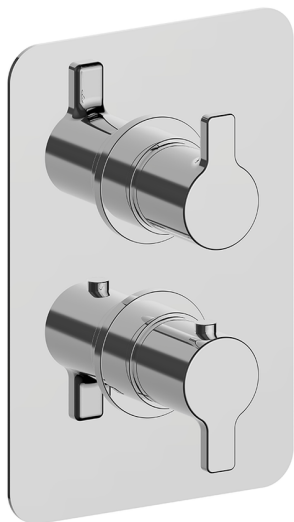

Exposed part for Thermostatic One Box Valve SOFT_SF0BT030

MODEL **SF0BT030**

Exposed part for Thermostatic One Box Valve, with 1-2-3 outlet deviator, Minimum depth of installation: 67 mm, without concealed part, for items ZB00B030-ZB00B031

AVAILABLE FINISHINGS

CHARACTERISTICS

Cartridge Spare Parts **24.04A.PP**

8x20 Plus P Thermostatic Valve

Installation **Concealed**

Required concealed parts **ZB00B031**

ZB00B030

DeviaStop

The Huber Devia Stop technology allows to adjust the water flow and to direct it to the selected output point (overhead soaker, hand shower, etc).

Thermostatic

The Huber thermostatic is your personal water manager, helping you to handle, control and save water and energy.

One Box Universal Concealed Part ONE BOX_ZB00B031

MODEL **ZB00B031**

One Box Universal Concealed Part, for 1 or 2 or 3 outlet thermostatic or single lever, without trim kit, with noise reducers, with sealing gasket