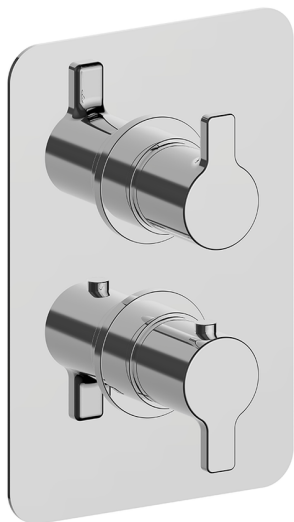

Exposed part for Thermostatic One Box Valve SOFT_SF0BT030

MODEL **SF0BT030**

Exposed part for Thermostatic One Box Valve, with 1-2-3 outlet deviasstop, Minimum depth of installation: 67 mm, without concealed part, for items ZB00B030-ZB00B031

AVAILABLE FINISHINGS

CHARACTERISTICS

Cartridge Spare Parts **24.04A.PP**

8x20 Plus P Thermostatic Valve

Installation **Concealed**

Required concealed parts **ZB00B031**

ZB00B030

DeviaStop

The Huber Devia Stop technology allows to adjust the water flow and to direct it to the selected output point (overhead soaker, hand shower, etc).

Thermostatic

The Huber thermostatic is your personal water manager, helping you to handle, control and save water and energy.

One Box Universal Concealed Part ONE BOX_ZB00B031

MODEL **ZB00B031**

One Box Universal Concealed Part, for 1 or 2 or 3 outlet thermostatic or single lever, without trim kit, with noise reducers, with sealing gasket