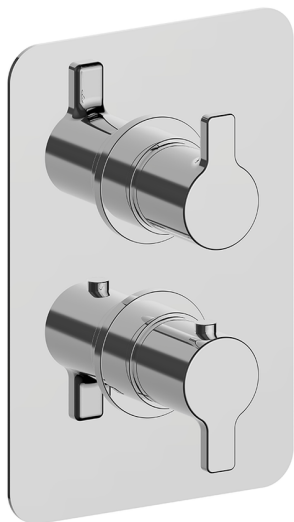

Exposed part for Thermostatic One Box Valve SOFT_SF0BT030

MODEL **SF0BT030**

Exposed part for Thermostatic One Box Valve, with 1-2-3 outlet devia stop, Minimum depth of installation: 67 mm, without concealed part, for items ZB00B030-ZB00B031

AVAILABLE FINISHINGS

CHARACTERISTICS

- Cartridge Spare Parts **24.04A.PP**
- 8x20 Plus P Thermostatic Valve**
- Installation **Concealed**
- Required concealed parts **ZB00B031**
ZB00B030

DeviaStop

The Huber Devia Stop technology allows to adjust the water flow and to direct it to the selected output point (overhead soaker, hand shower, etc).

Thermostatic

The Huber thermostatic is your personal water manager, helping you to handle, control and save water and energy.

One Box Universal Concealed Part ONE BOX_ZB00B031

MODEL **ZB00B031**

One Box Universal Concealed Part, for 1 or 2 or 3 outlet thermostatic or single lever, without trim kit, with noise reducers, with sealing gasket

One Box Universal Concealed Part ONE BOX_ZB00B030

MODEL **ZB00B030**

One Box Universal Concealed Part, for 1 or 2 or 3 outlet thermostatic or single lever, without trim kit, without noise reducers, with sealing gasket