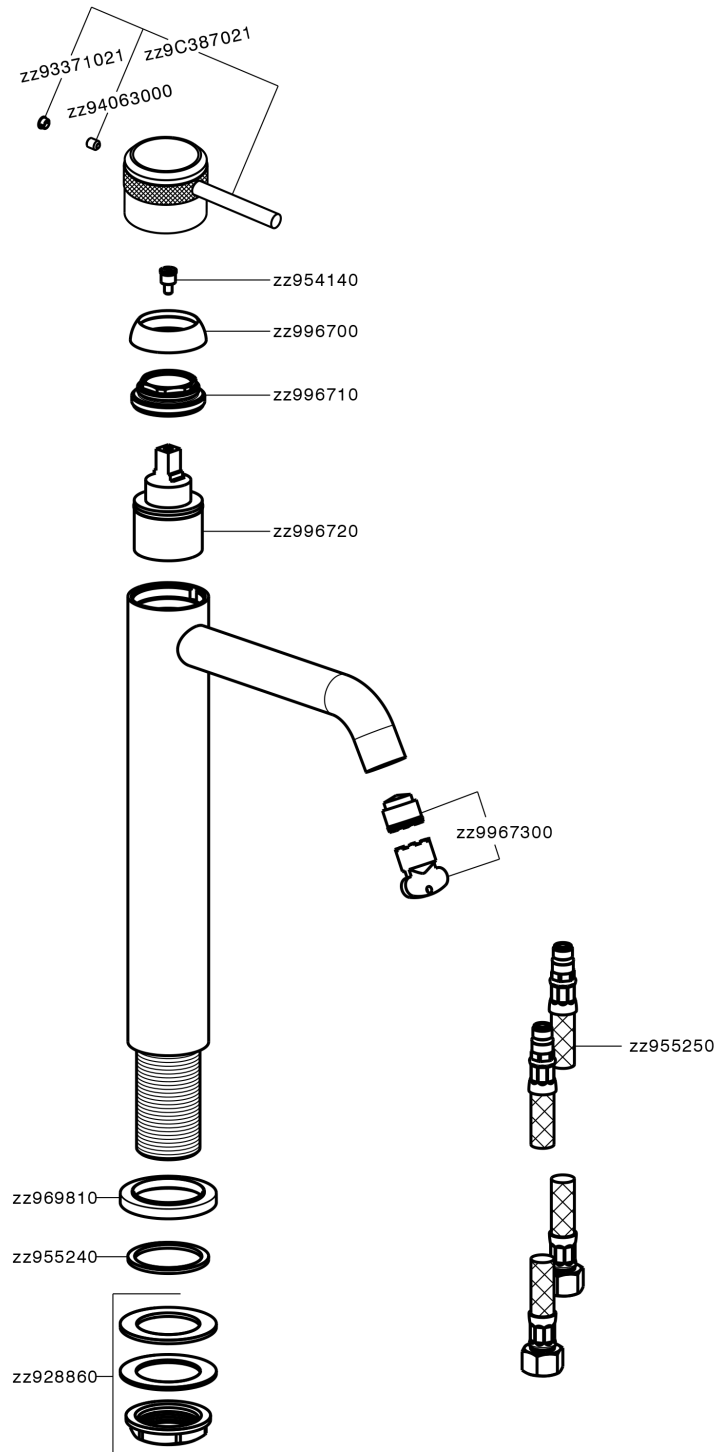

Single lever tall basin mixer CHRONOS_CR004540

CR004540

<https://en.huberitalia.com/single-lever-tall-basin-mixer-chronos-cr004540>

2024-12-22