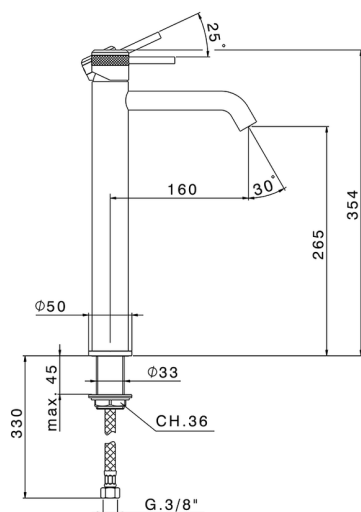

Single lever tall basin mixer CHRONOS_CR004540

MODEL **CR004540**

Single lever tall basin mixer, without automatic pop-up waste, G.3/8" stainless steel flexible hose

AVAILABLE FINISHINGS

-  **21** 21 Chrome
-  **2F** 2F Brushed Nickel
-  **2Q** 2Q Black Titanium

CHARACTERISTICS

Cartridge Spare Parts **ZZ99672000**

35 mm Cartridge

EcoStop

EcoStop feature limits water flow to approximately 50% of maximum output with one point of resistance on setting. Push slightly past the middle stop only when full water output is required. This will save water up to 50%.

Single lever tall basin mixer CHRONOS_CR004540

CR004540

<https://en.huberitalia.com/single-lever-tall-basin-mixer-chronos-cr004540>

2024-12-22