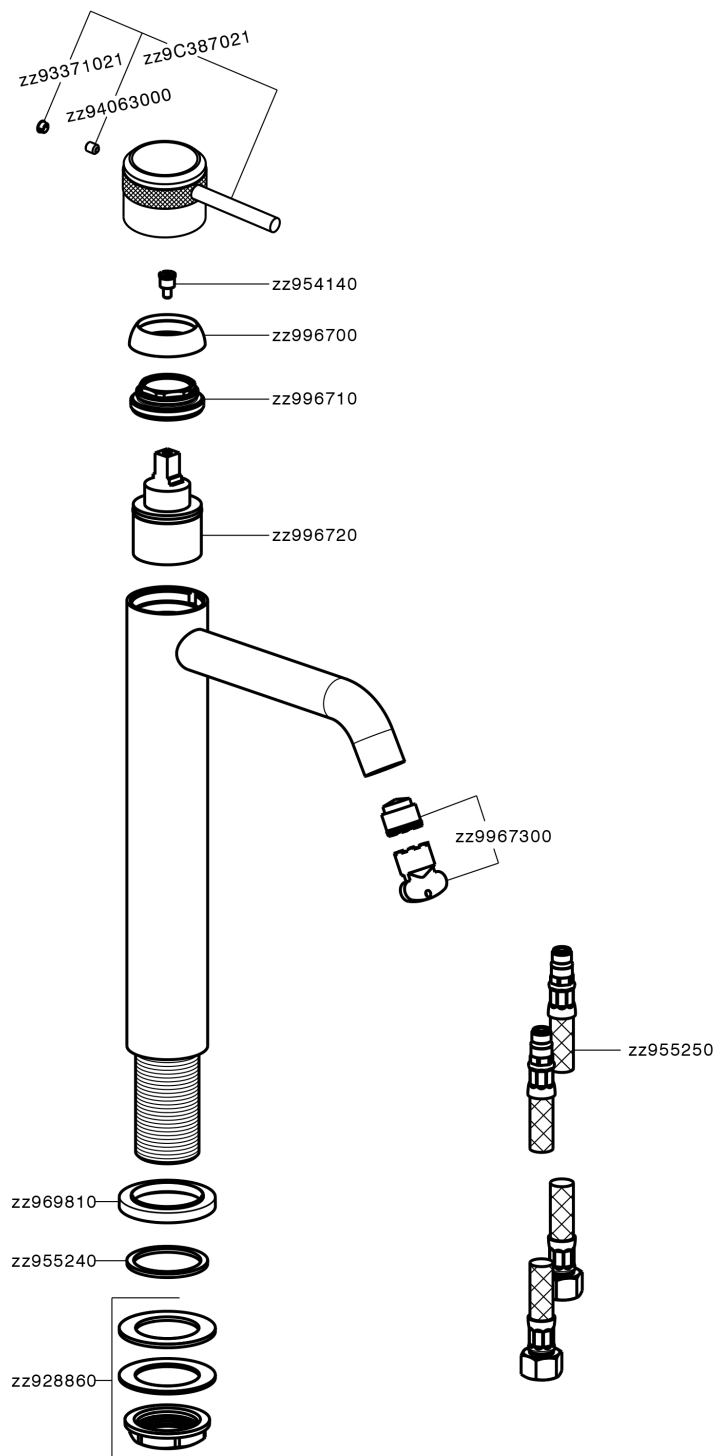

Single lever tall basin mixer CHRONOS_CR004540

MODEL **CR004540**

Single lever tall basin mixer, without automatic pop-up waste, G.3/8" stainless steel flexible hose

AVAILABLE FINISHINGS

-  **21** 21 Chrome
-  **2F** 2F Brushed Nickel
-  **2Q** 2Q Black Titanium

CHARACTERISTICS

Cartridge Spare Parts **ZZ99672000**

35 mm Cartridge

EcoStop

EcoStop feature limits water flow to approximately 50% of maximum output with one point of resistance on setting. Push slightly past the middle stop only when full water output is required. This will save water up to 50%.

Single lever tall basin mixer CHRONOS_CR004540

CR004540

<https://en.huberitalia.com/single-lever-tall-basin-mixer-chronos-cr004540>

2024-12-22