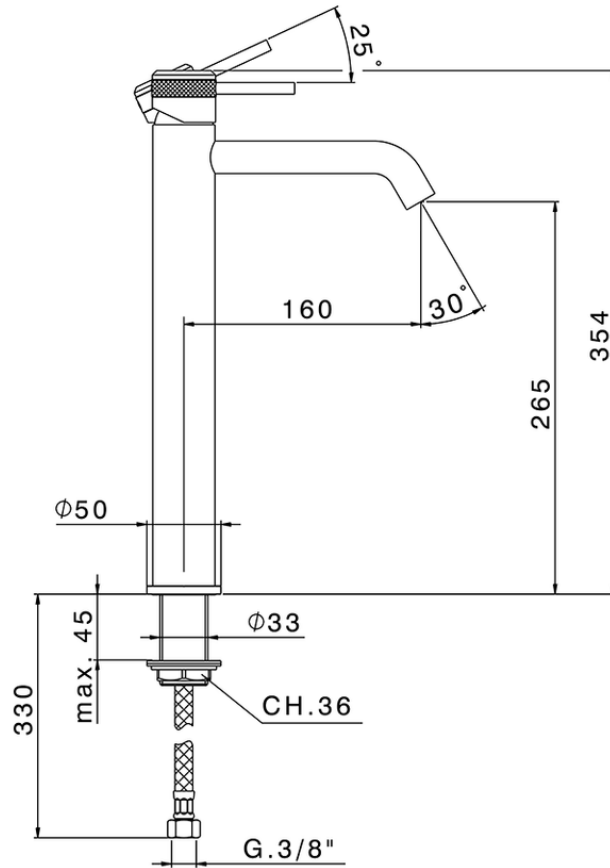

Single lever tall basin mixer CHRONOS_CR004540

CR004540

<https://en.huberitalia.com/single-lever-tall-basin-mixer-chronos-cr004540>

2024-12-30