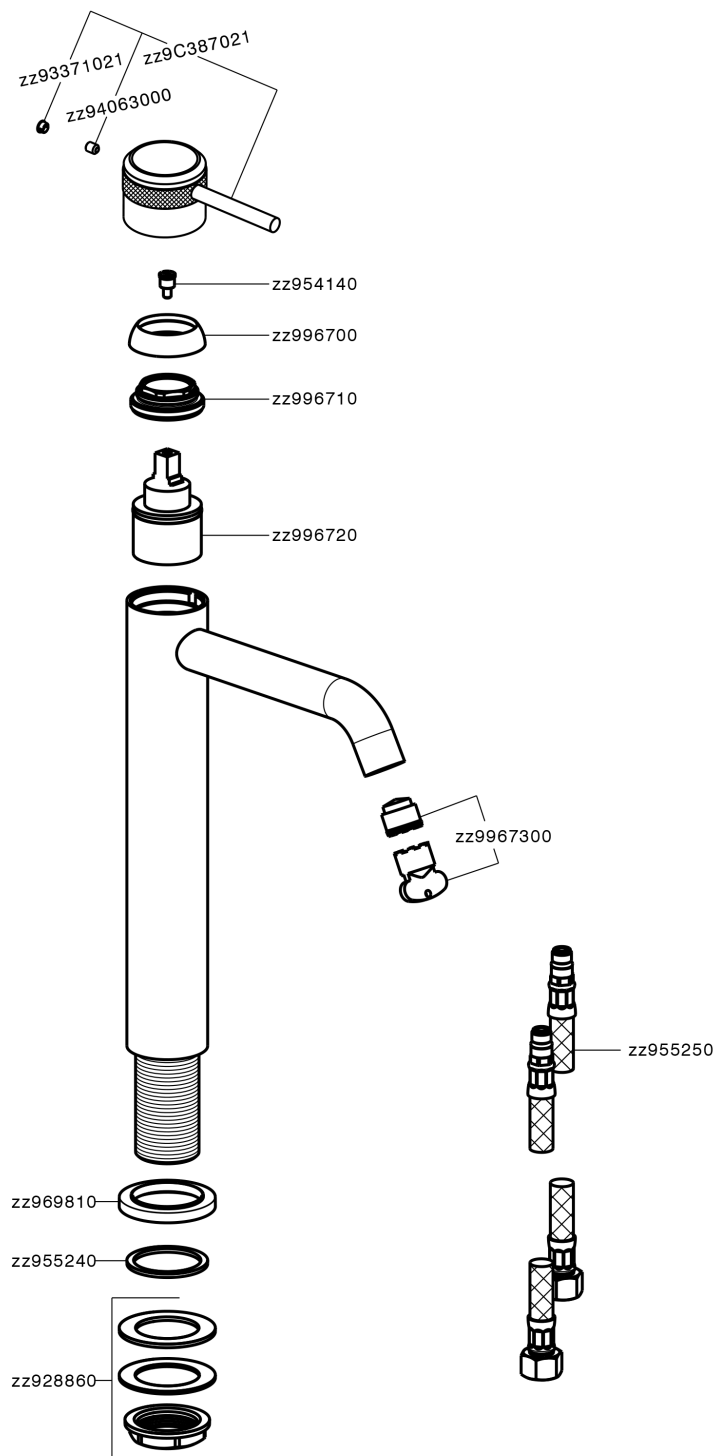

Single lever tall basin mixer CHRONOS_CR004540

CR004540

<https://en.huberitalia.com/single-lever-tall-basin-mixer-chronos-cr004540>

2024-12-21