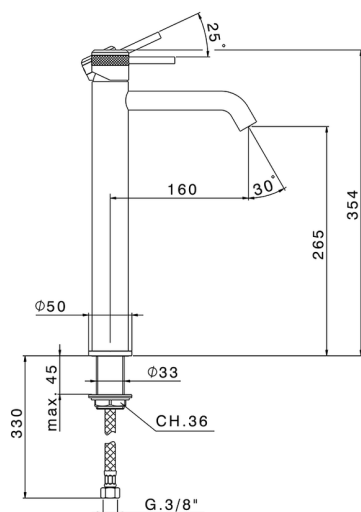

## Single lever tall basin mixer CHRONOS\_CR004540

MODEL **CR004540**

Single lever tall basin mixer, without automatic pop-up waste, G.3/8" stainless steel flexible hose

### CHARACTERISTICS

Cartridge Spare Parts **ZZ99672000**

**35 mm Cartridge**

### EcoStop

EcoStop feature limits water flow to approximately 50% of maximum output with one point of resistance on setting. Push slightly past the middle stop only when full water output is required. This will save water up to 50%.

## Single lever tall basin mixer CHRONOS\_CR004540

CR004540

<https://en.huberitalia.com/single-lever-tall-basin-mixer-chronos-cr004540>

2024-12-21