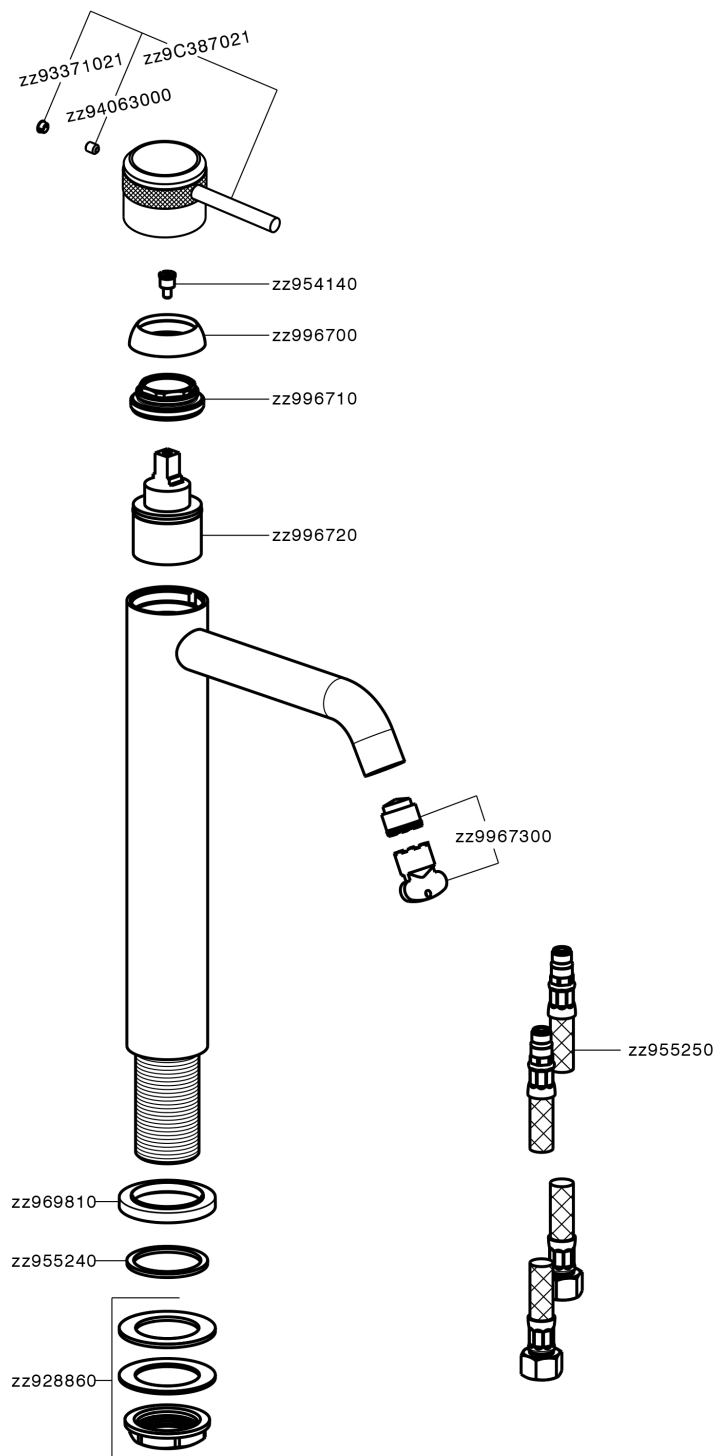

## Single lever tall basin mixer CHRONOS\_CR004540

MODEL **CR004540**

Single lever tall basin mixer, without automatic pop-up waste, G.3/8" stainless steel flexible hose

### CHARACTERISTICS

Cartridge Spare Parts **ZZ99672000**

**35 mm Cartridge**

### EcoStop

EcoStop feature limits water flow to approximately 50% of maximum output with one point of resistance on setting. Push slightly past the middle stop only when full water output is required. This will save water up to 50%.

## Single lever tall basin mixer CHRONOS\_CR004540

CR004540

<https://en.huberitalia.com/single-lever-tall-basin-mixer-chronos-cr004540>

2024-12-21