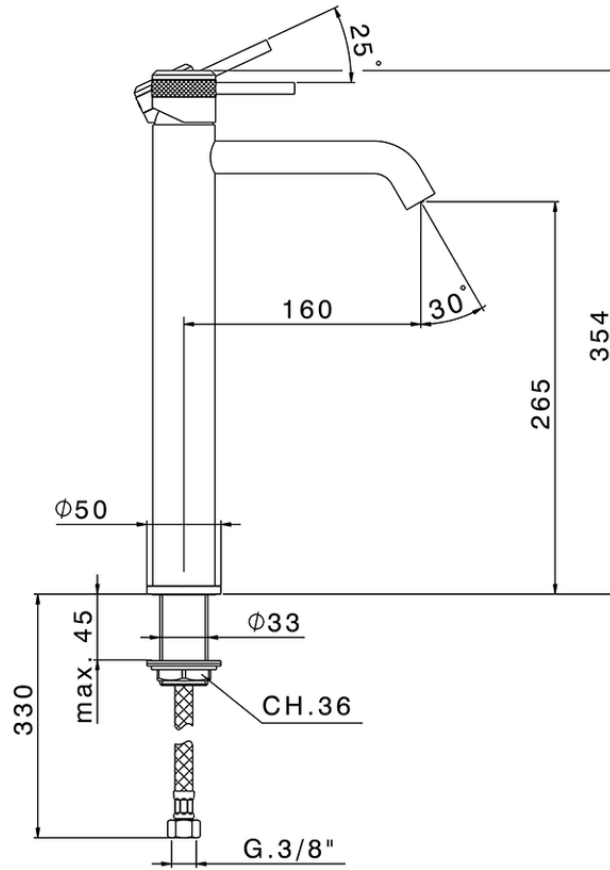

Single lever tall basin mixer CHRONOS_CR004540

CR004540

<https://en.huberitalia.com/single-lever-tall-basin-mixer-chronos-cr004540>

2024-12-22