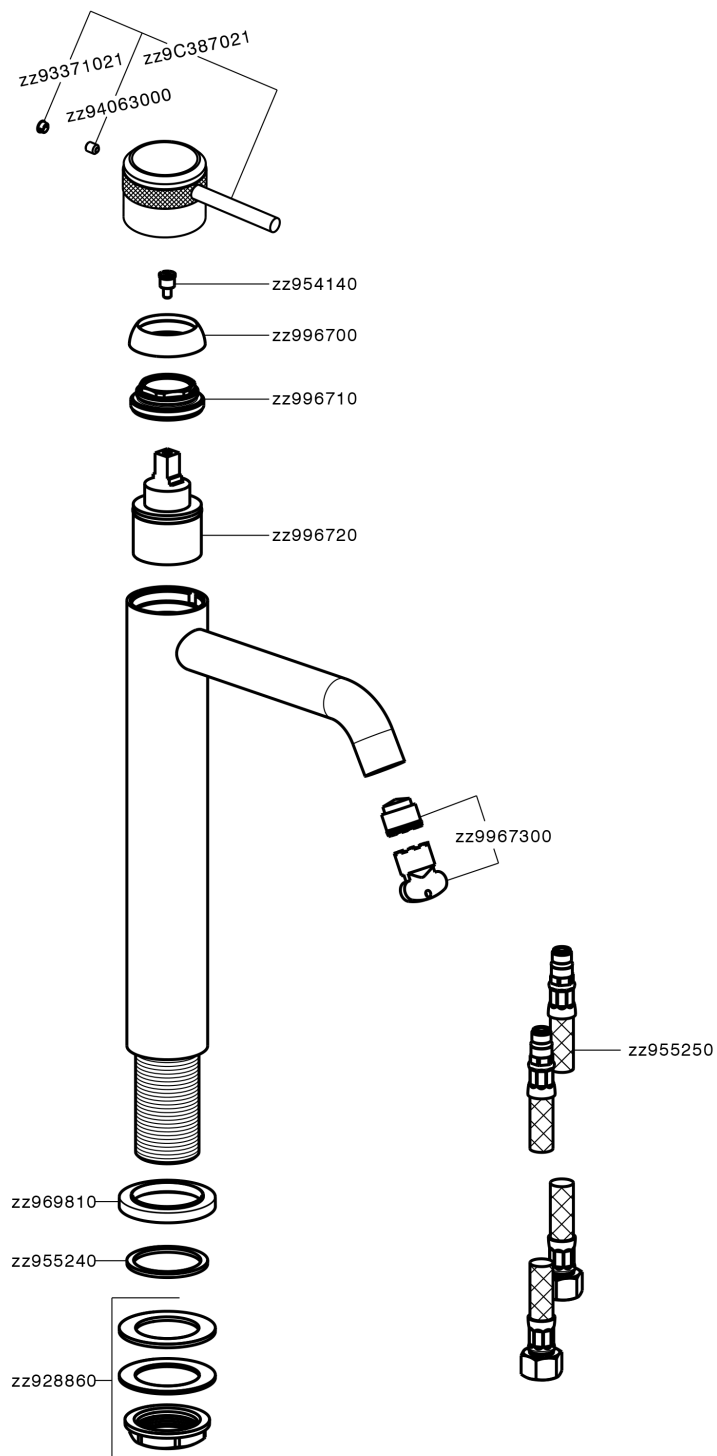

Single lever tall basin mixer CHRONOS_CR004540

CR004540

<https://en.huberitalia.com/single-lever-tall-basin-mixer-chronos-cr004540>

2024-12-22