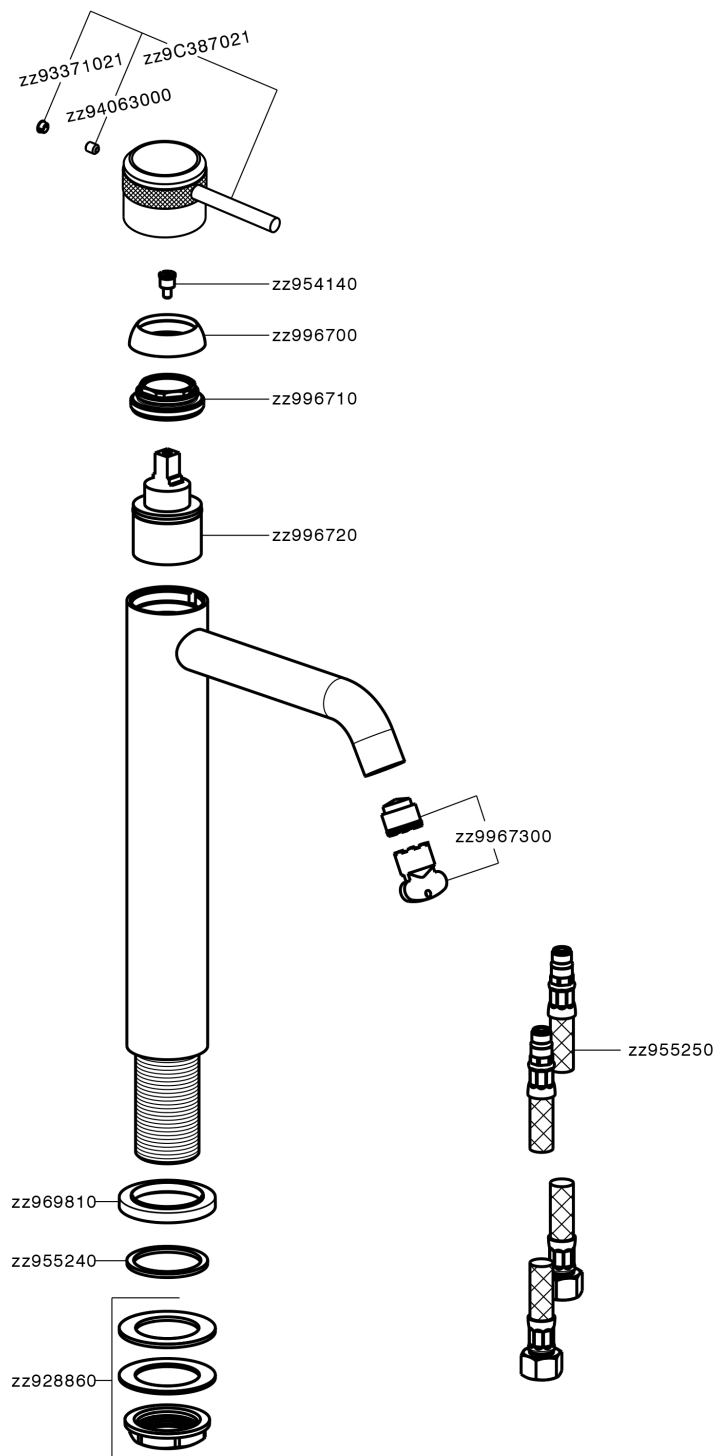

## Single lever tall basin mixer CHRONOS\_CR004540

MODEL **CR004540**

Single lever tall basin mixer, without automatic pop-up waste, G.3/8" stainless steel flexible hose

### CHARACTERISTICS

Cartridge Spare Parts **ZZ99672000**

**35 mm Cartridge**

### EcoStop

EcoStop feature limits water flow to approximately 50% of maximum output with one point of resistance on setting. Push slightly past the middle stop only when full water output is required. This will save water up to 50%.

## Single lever tall basin mixer CHRONOS\_CR004540

CR004540

<https://en.huberitalia.com/single-lever-tall-basin-mixer-chronos-cr004540>

2024-12-22