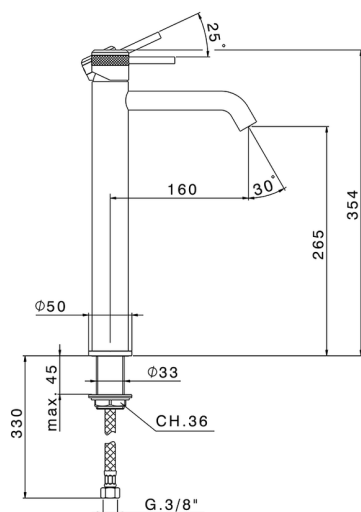

## Single lever tall basin mixer CHRONOS\_CR004540

MODEL **CR004540**

Single lever tall basin mixer, without automatic pop-up waste, G.3/8" stainless steel flexible hose

### CHARACTERISTICS

Cartridge Spare Parts **ZZ99672000**

**35 mm Cartridge**

### EcoStop

EcoStop feature limits water flow to approximately 50% of maximum output with one point of resistance on setting. Push slightly past the middle stop only when full water output is required. This will save water up to 50%.

## Single lever tall basin mixer CHRONOS\_CR004540

CR004540

<https://en.huberitalia.com/single-lever-tall-basin-mixer-chronos-cr004540>

2024-12-22