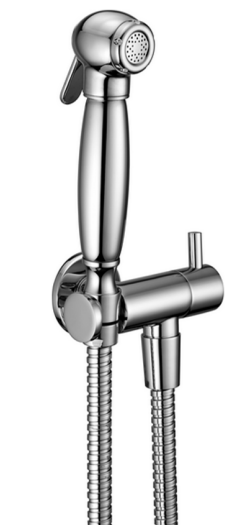

## Bidet handshower set HYGENIC SHOWERS\_VT007900

MODEL **VT007900**

Bidet handshower set, wall mounted bracket with 1/2" stopvalve, bidet handshower, 120 cm Brass flexible hose

AVAILABLE FINISHINGS

CHARACTERISTICS

**Bidet handshower**

2024-11-15