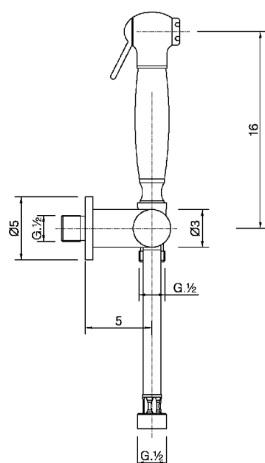

2024-11-15