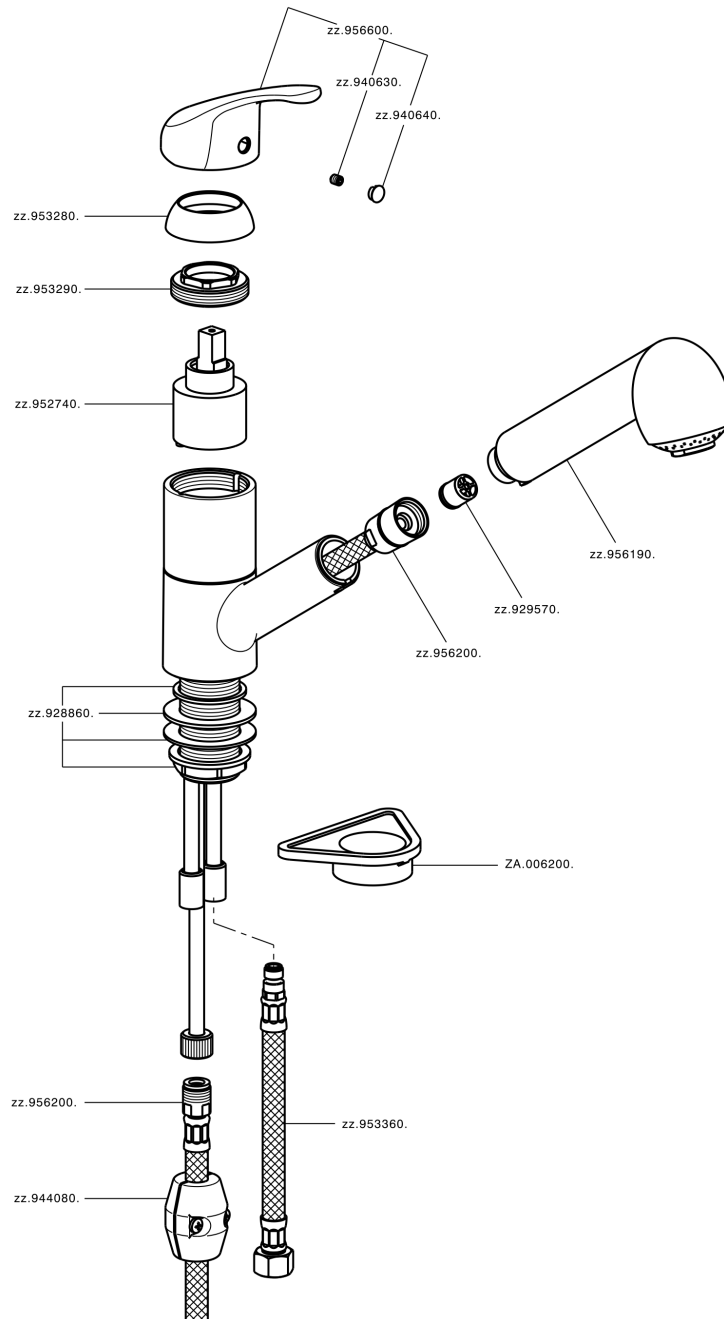

Single lever sink mixer with pull out handspray KITCHEN_BC002570

MODEL **BC002570**

Single lever sink mixer with pull out handspray, swivel spout, 2 sprays handshower, 150 cm. nylon Flexible hose

AVAILABLE FINISHINGS

21 21 Chrome

CHARACTERISTICS

Cartridge Spare Parts **ZZ95274000**

40 mm Cartridge

Single lever sink mixer with pull out handspray KITCHEN_BC002570

BC002570

<https://en.huberitalia.com/single-lever-sink-mixer-with-pull-out-handspray-kitchen-bc002570>