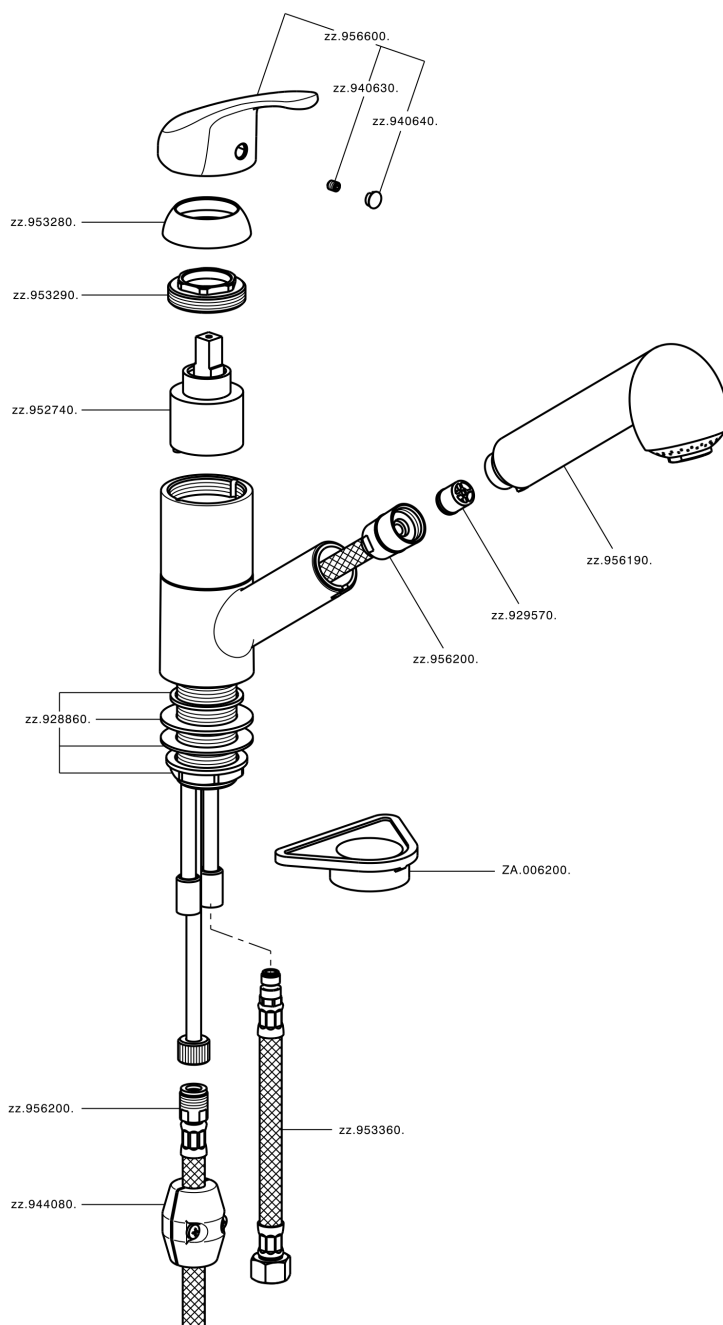

Single lever sink mixer with pull out handspray KITCHEN_BC002570

MODEL **BC002570**

Single lever sink mixer with pull out handspray, swivel spout, 2 sprays handshower, 150 cm. nylon Flexible hose

AVAILABLE FINISHINGS

21 21 Chrome

CHARACTERISTICS

Cartridge Spare Parts **ZZ95274000**

40 mm Cartridge

Single lever sink mixer with pull out handspray KITCHEN_BC002570

BC002570

<https://en.huberitalia.com/single-lever-sink-mixer-with-pull-out-handspray-kitchen-bc002570>