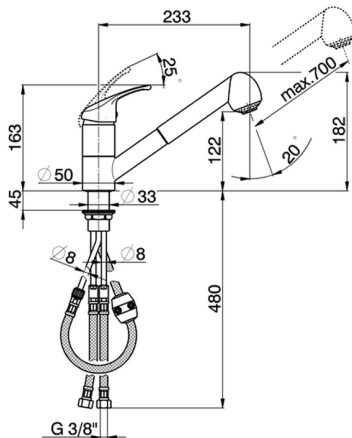

## Single lever sink mixer with pull out handspray KITCHEN\_BC002570

MODEL **BC002570**

Single lever sink mixer with pull out handspray, swivel spout, 2 sprays handshower, 150 cm. nylon Flexible hose

AVAILABLE FINISHINGS

**21** 21 Chrome

CHARACTERISTICS

Cartridge Spare Parts **ZZ95274000**

**40 mm Cartridge**

## Single lever sink mixer with pull out handspray KITCHEN\_BC002570

BC002570

<https://en.huberitalia.com/single-lever-sink-mixer-with-pull-out-handspray-kitchen-bc002570>

2026-05-01