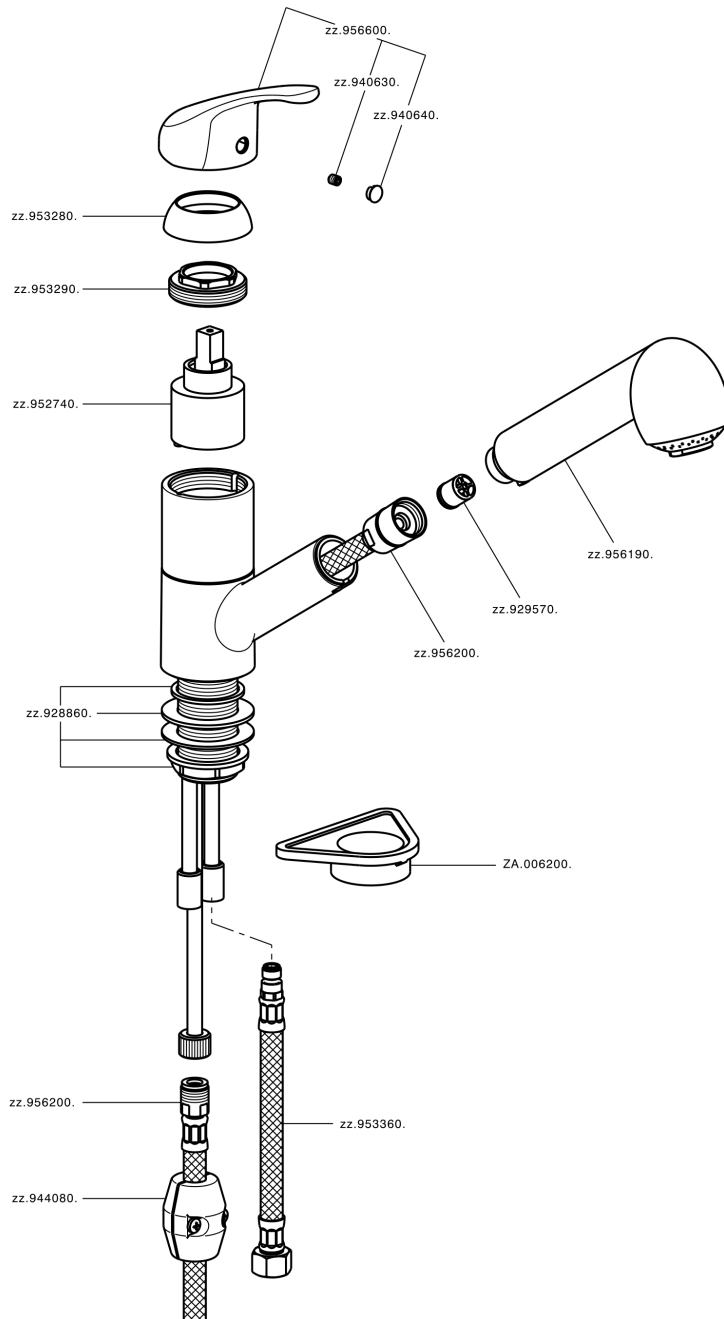

Single lever sink mixer with pull out handspray KITCHEN_BC002570

MODEL **BC002570**

Single lever sink mixer with pull out handspray, swivel spout, 2 sprays handshower, 150 cm. nylon Flexible hose

AVAILABLE FINISHINGS

21 21 Chrome

CHARACTERISTICS

Cartridge Spare Parts **ZZ95274000**

40 mm Cartridge

Single lever sink mixer with pull out handspray KITCHEN_BC002570

BC002570

<https://en.huberitalia.com/single-lever-sink-mixer-with-pull-out-handspray-kitchen-bc002570>