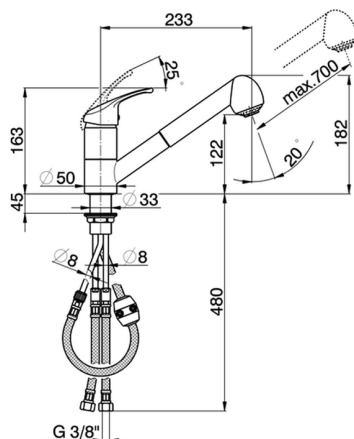

Single lever sink mixer with pull out handspray KITCHEN_BC002570

MODEL **BC002570**

Single lever sink mixer with pull out handspray, swivel spout, 2 sprays handshower, 150 cm. nylon Flexible hose

AVAILABLE FINISHINGS

21 21 Chrome

CHARACTERISTICS

Cartridge Spare Parts **ZZ95274000**

40 mm Cartridge

Single lever sink mixer with pull out handspray KITCHEN_BC002570

BC002570

<https://en.huberitalia.com/single-lever-sink-mixer-with-pull-out-handspray-kitchen-bc002570>