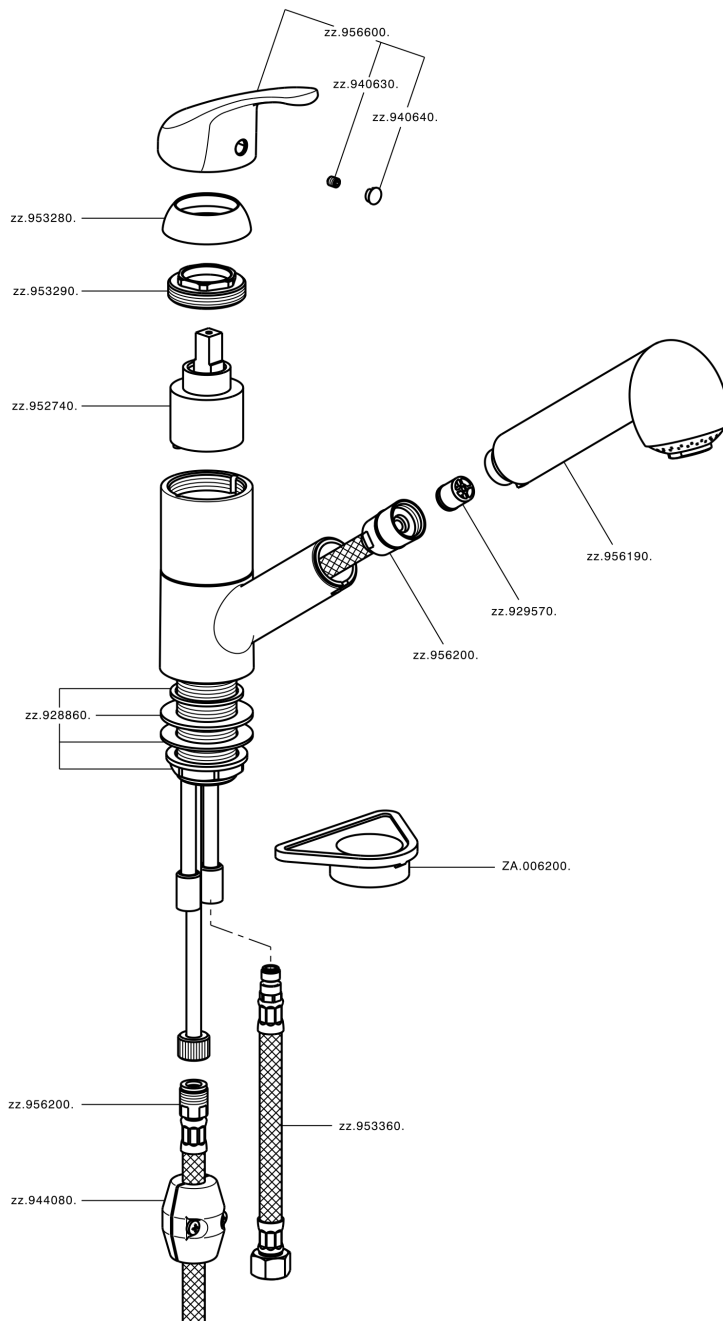

## Single lever sink mixer with pull out handspray KITCHEN\_BC002570

MODEL **BC002570**

Single lever sink mixer with pull out handspray, swivel spout, 2 sprays handshower, 150 cm. nylon Flexible hose

AVAILABLE FINISHINGS

**21** 21 Chrome

CHARACTERISTICS

Cartridge Spare Parts **ZZ95274000**

**40 mm Cartridge**

## Single lever sink mixer with pull out handspray KITCHEN\_BC002570

BC002570

<https://en.huberitalia.com/single-lever-sink-mixer-with-pull-out-handspray-kitchen-bc002570>

2026-05-01