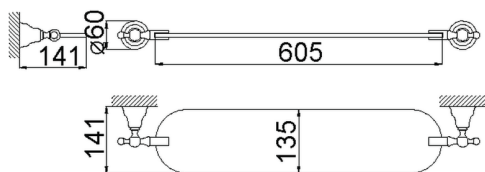

Shelf CROISETTE_4032.01H.

MODEL **4032.01H.**

Shelf, 60 cm in glass

AVAILABLE FINISHINGS

2W 2W Brushed Gold

CHARACTERISTICS

2026-06-06