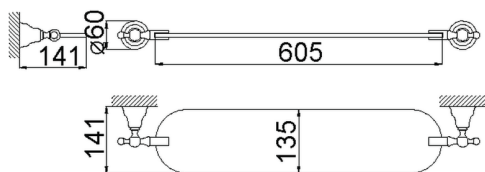

## Shelf CROISSETTE\_4032.01H.

MODEL **4032.01H.**

Shelf, 60 cm in glass

AVAILABLE FINISHINGS

**2W** 2W Brushed Gold

CHARACTERISTICS

2026-04-07