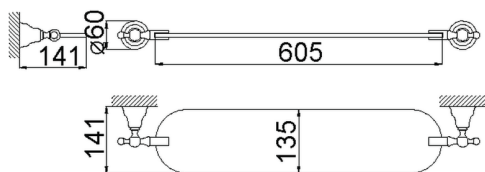

Shelf CROISETTE_4032.01H.

MODEL **4032.01H.**

Shelf, 60 cm in glass

AVAILABLE FINISHINGS

2W 2W Brushed Gold

CHARACTERISTICS

2026-06-09