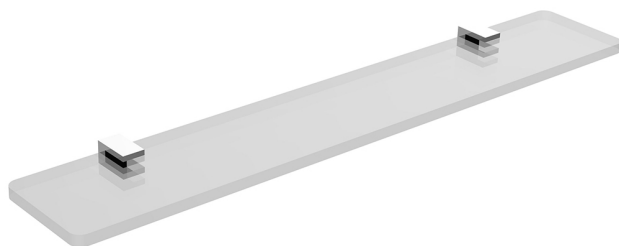

Shelf BATHROOM ACCESSORIES_SQ090442

MODEL **SQ090442**

Shelf, 60 cm made of Brass/Glass

AVAILABLE FINISHINGS

- **21** 21 Chrome
- **2B** 2B Polished Nickel
- **2F** 2F Brushed Nickel
- **2Q** 2Q Black Titanium
- **40** 40 Matt Black
- **4Q** 4Q Matt White

CHARACTERISTICS

2024-12-22