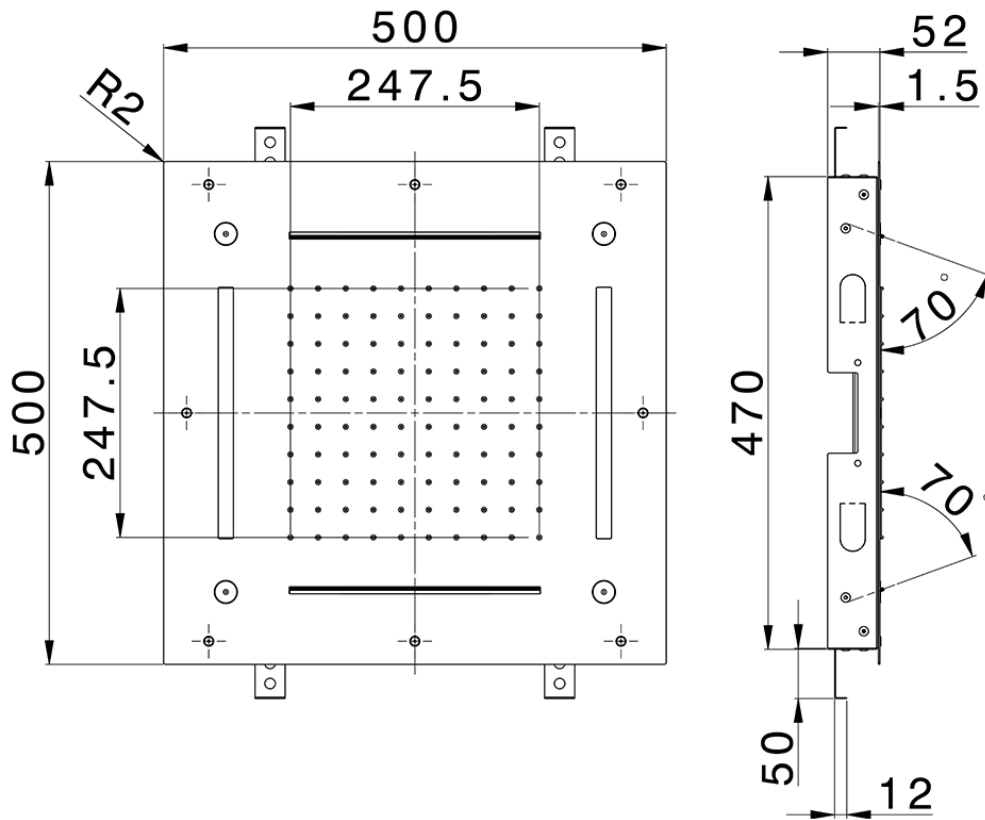

500x500 mm Chromotherapy Ceiling showerhead ZEN_ZS1C0090

ZS1C0090

<https://en.huberitalia.com/500x500-mm-chromotherapy-ceiling-showerhead-zen-zs1c0090>

2026-04-08