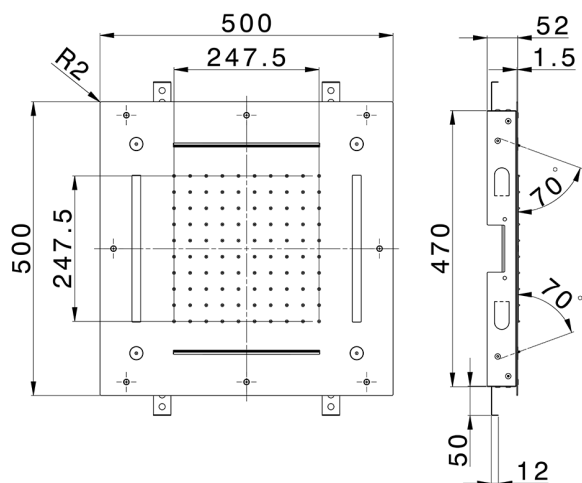

## 500x500 mm Chromotherapy Ceiling showerhead ZEN\_ZS1C0090

MODEL **ZS1C0090**

500x500 mm Chromotherapy Ceiling showerhead, rain, spaying functions, 2 waterfalls, chromotherapy functions, with remote control included, Stainless Steel AISI 304