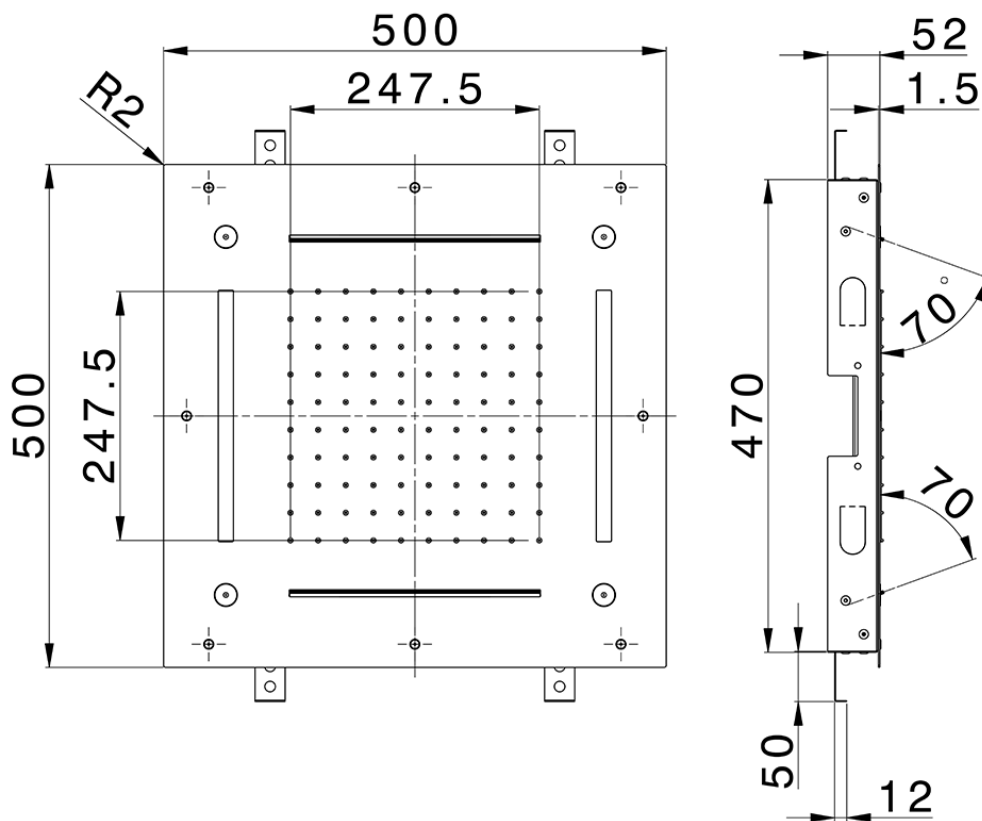

500x500 mm Chromotherapy Ceiling showerhead ZEN_ZS1C0090

ZS1C0090

<https://en.huberitalia.com/500x500-mm-chromotherapy-ceiling-showerhead-zen-zs1c0090>

2026-04-08