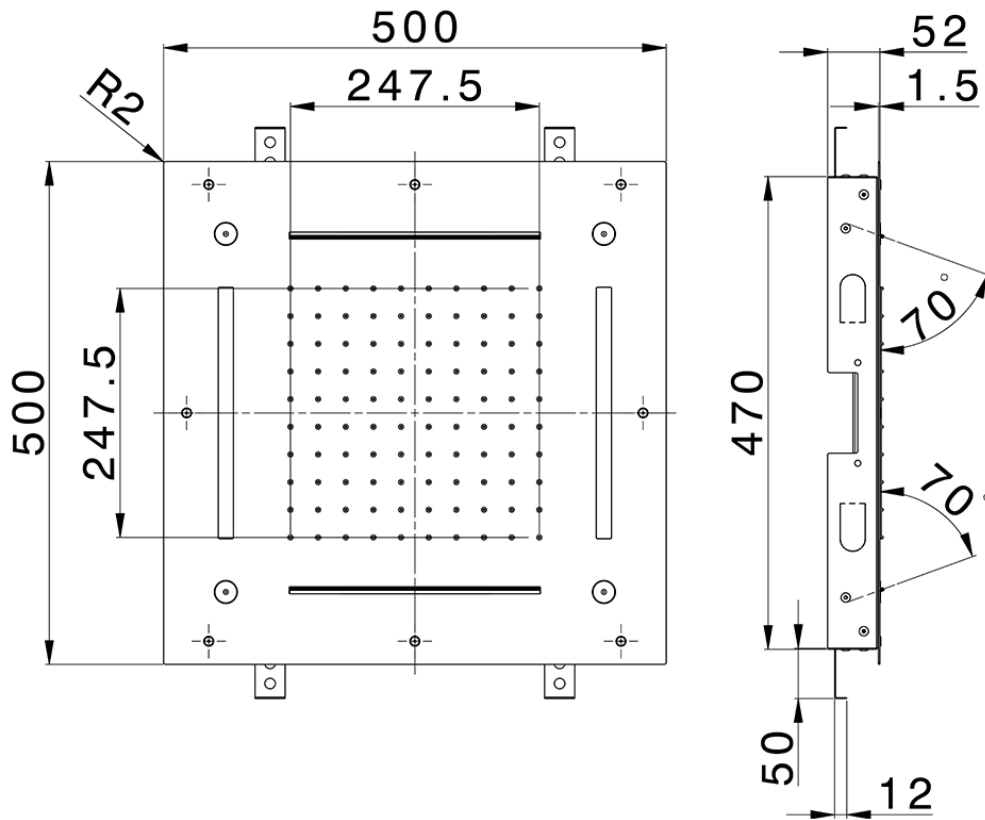

500x500 mm Chromotherapy Ceiling showerhead ZEN\_ZS1C0090

ZS1C0090

<https://en.huberitalia.com/500x500-mm-chromotherapy-ceiling-showerhead-zen-zs1c0090>

2026-06-06