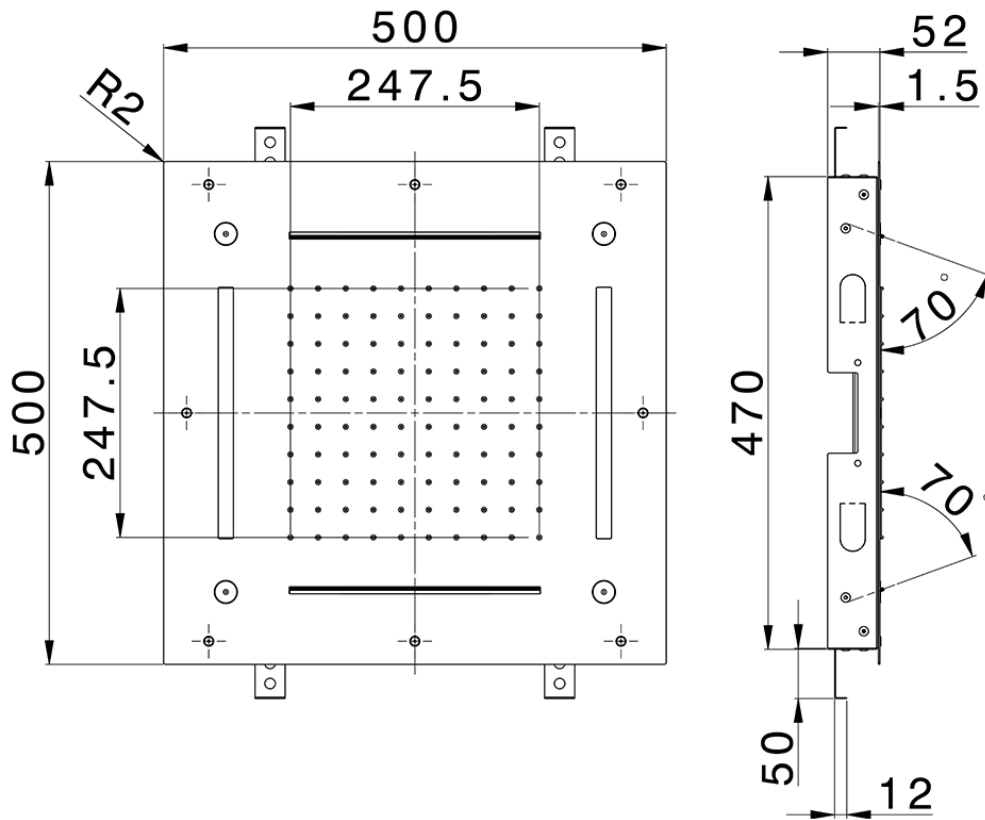

500x500 mm Chromotherapy Ceiling showerhead ZEN\_ZS1C0090

ZS1C0090

<https://en.huberitalia.com/500x500-mm-chromotherapy-ceiling-showerhead-zen-zs1c0090>

2026-06-27