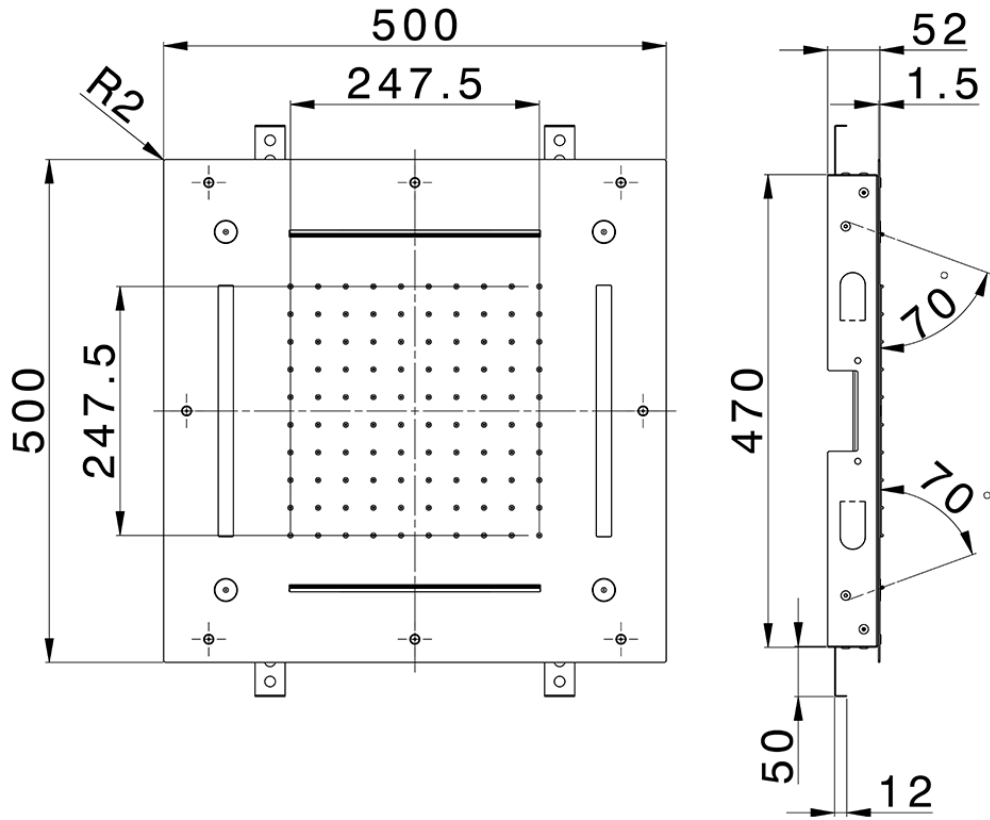

500x500 mm Chromotherapy Ceiling showerhead ZEN_ZS1C0090

ZS1C0090

<https://en.huberitalia.com/500x500-mm-chromotherapy-ceiling-showerhead-zen-zs1c0090>

2026-04-29