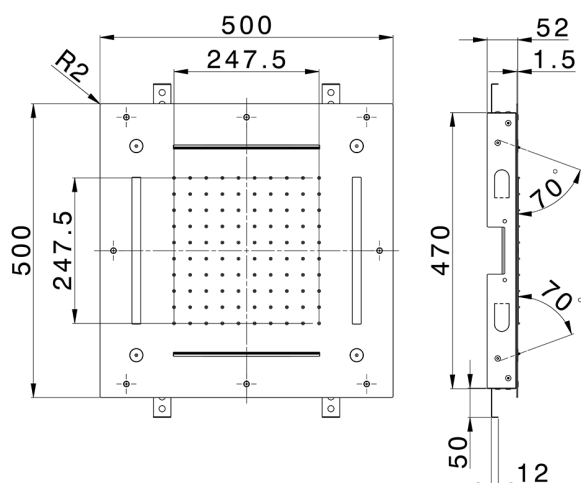

## 500x500 mm Chromotherapy Ceiling showerhead ZEN\_ZS1C0090

MODEL **ZS1C0090**

500x500 mm Chromotherapy Ceiling showerhead, rain, spaying functions, 2 waterfalls, chromotherapy functions, with remote control included, Stainless Steel AISI 304