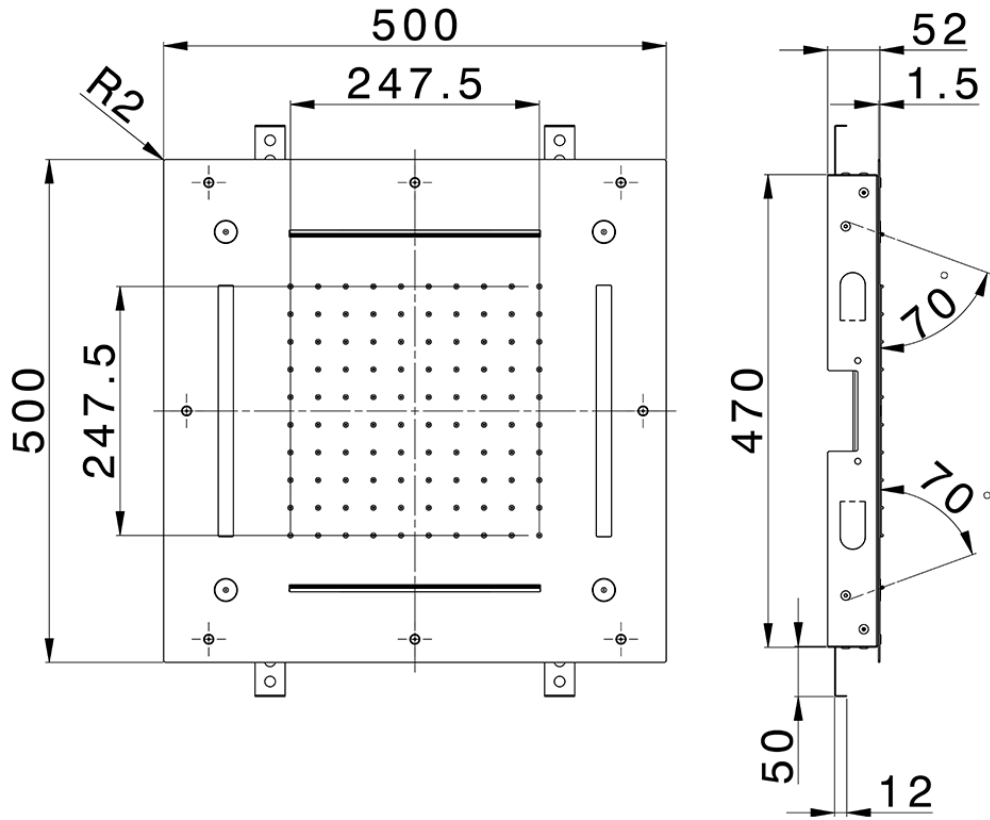

500x500 mm Chromotherapy Ceiling showerhead ZEN\_ZS1C0090

ZS1C0090

<https://en.huberitalia.com/500x500-mm-chromotherapy-ceiling-showerhead-zen-zs1c0090>

2026-04-29