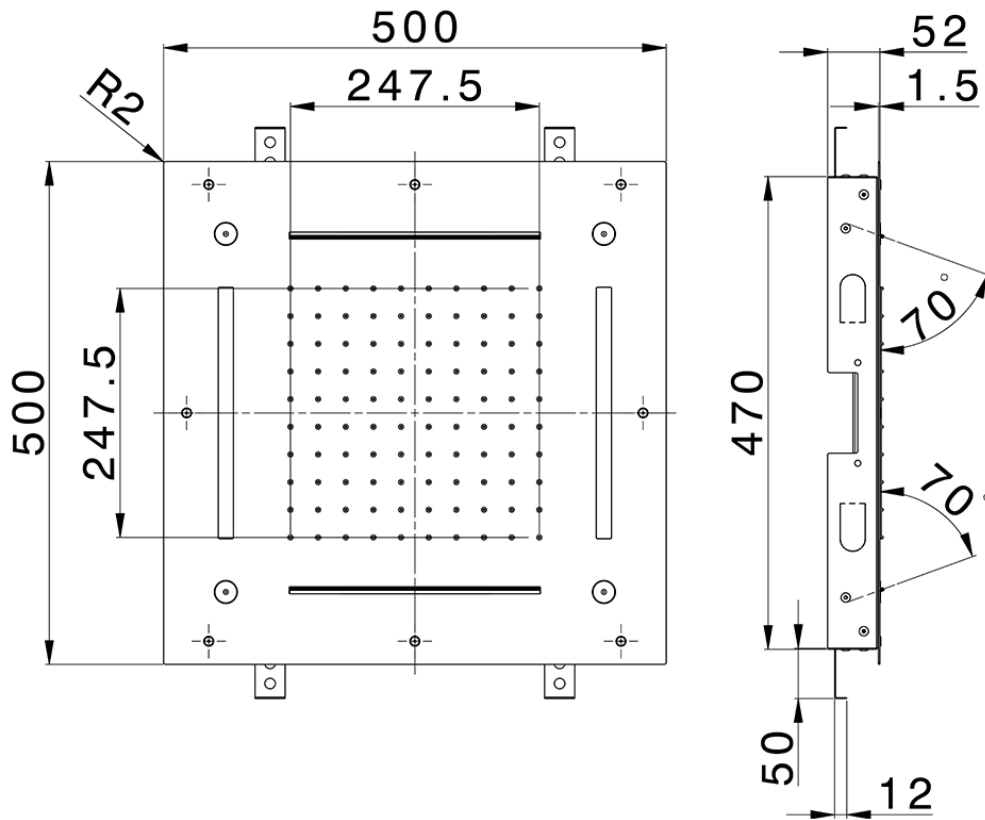

500x500 mm Chromotherapy Ceiling showerhead ZEN_ZS1C0090

ZS1C0090

<https://en.huberitalia.com/500x500-mm-chromotherapy-ceiling-showerhead-zen-zs1c0090>

2026-06-27