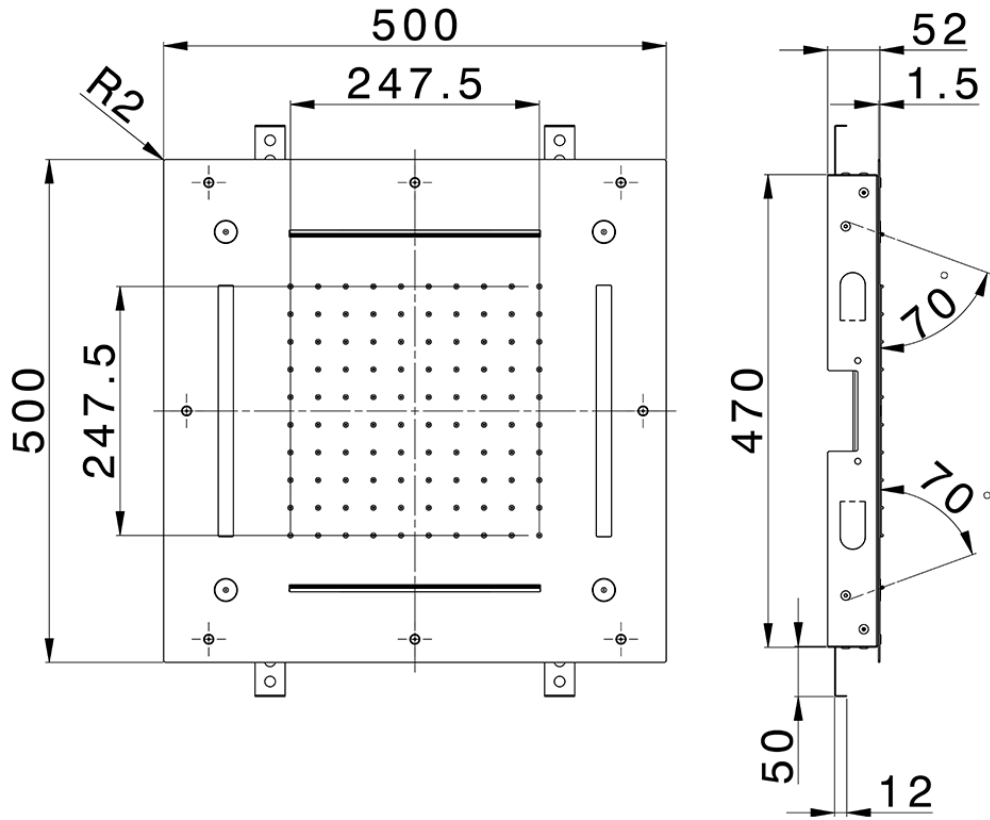

500x500 mm Chromotherapy Ceiling showerhead ZEN\_ZS1C0090

ZS1C0090

<https://en.huberitalia.com/500x500-mm-chromotherapy-ceiling-showerhead-zen-zs1c0090>

2026-04-09