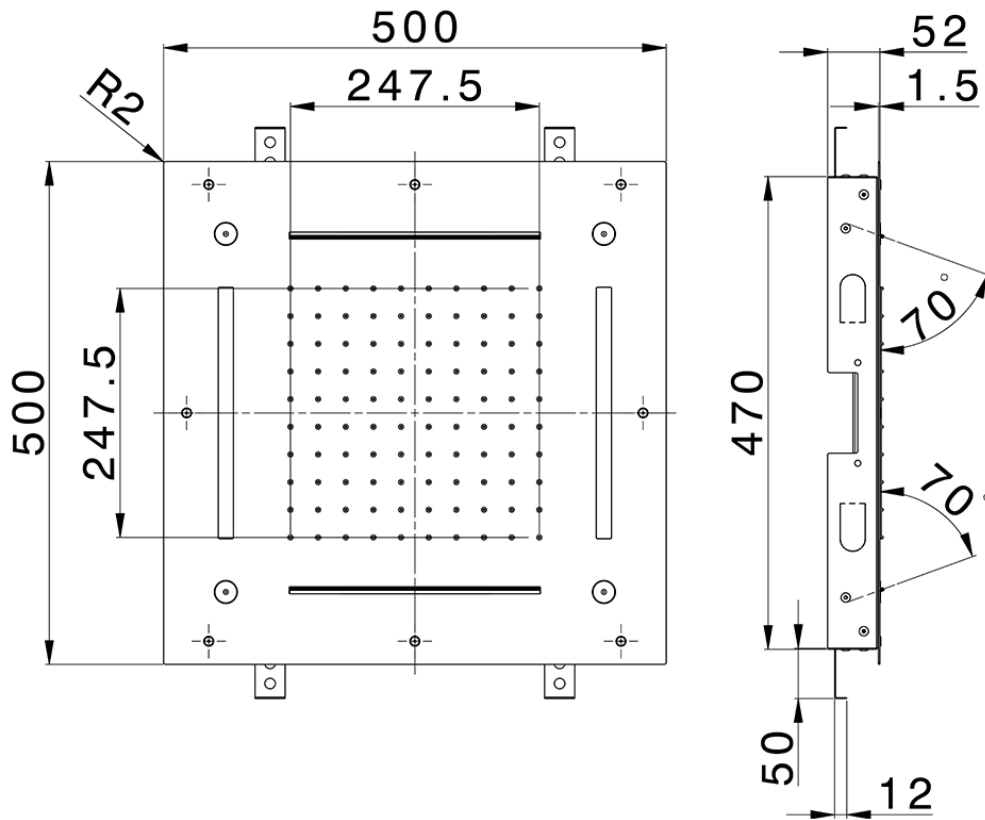

500x500 mm Chromotherapy Ceiling showerhead ZEN_ZS1C0090

ZS1C0090

<https://en.huberitalia.com/500x500-mm-chromotherapy-ceiling-showerhead-zen-zs1c0090>

2026-04-06