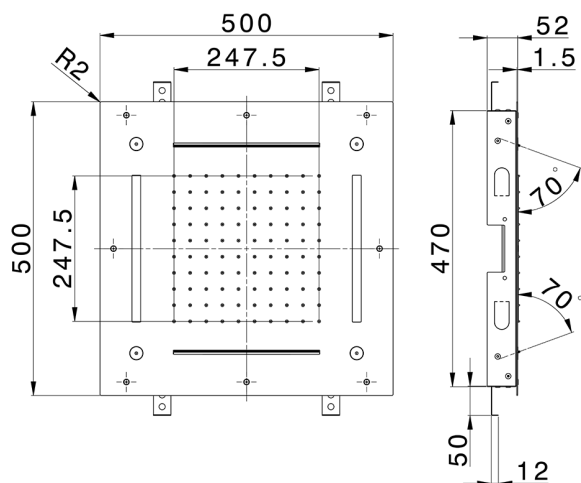

500x500 mm Chromotherapy Ceiling showerhead ZEN_ZS1C0090

MODEL **ZS1C0090**

500x500 mm Chromotherapy Ceiling showerhead, rain, spaying functions, 2 waterfalls, chromotherapy functions, with remote control included, Stainless Steel AISI 304