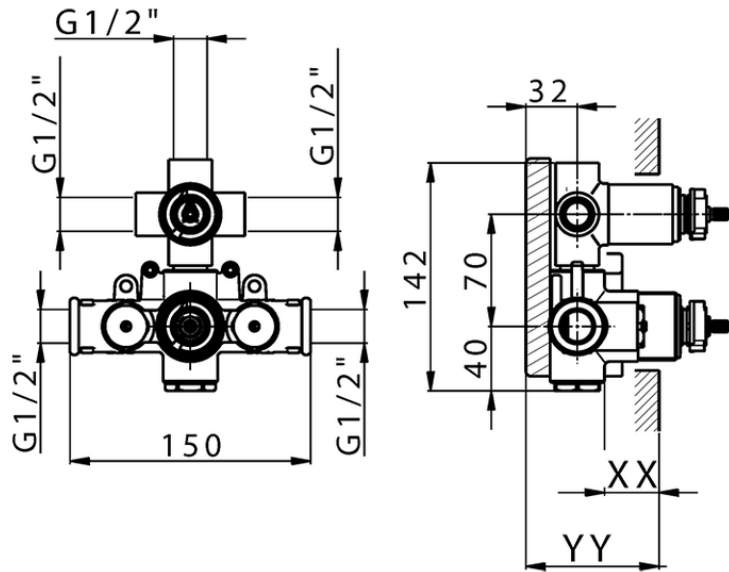

Exposed part for con.thermo.shower valve, 3-outlet LEVITY_LY018200

LY018200

<https://en.huberitalia.com/exposed-part-for-con-thermo-shower-valve-3-outlet-levity-ly018200>

Piastra/Plate/Plaque/Platte/Placa

2-3mm: XX 25-40 YY 76-91

10 mm: XX 16-31 YY 65-80

ZB018201

<https://en.huberitalia.com/3-outlet-concealed-thermostatic-shower-valve-concealed-zb018201>

2026-05-25