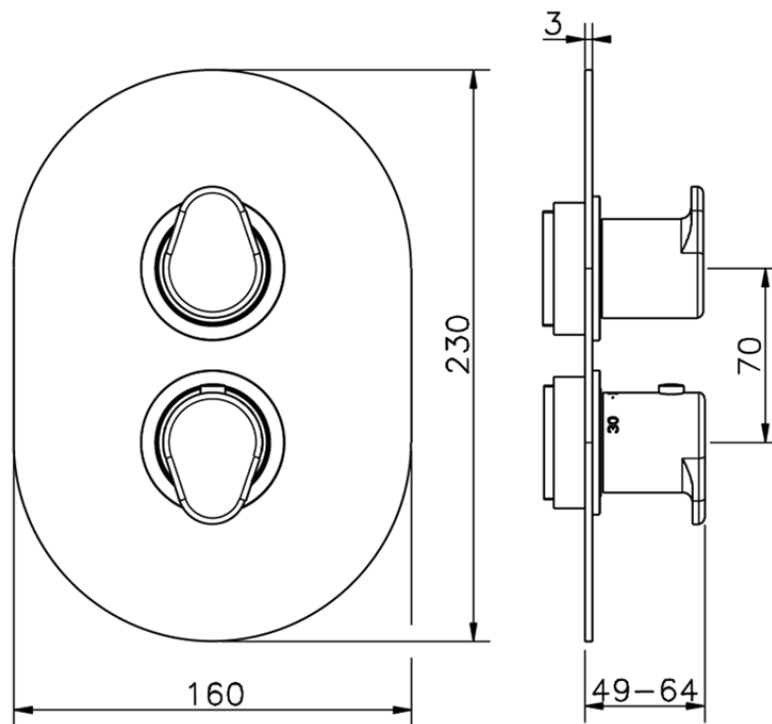

Exposed part for con.thermo.shower valve, 3-outlet LEVITY_LY018200

LY018200

<https://en.huberitalia.com/exposed-part-for-con-thermo-shower-valve-3-outlet-levity-ly018200>

Piastra/Plate/Plaque/Platte/Placa

2-3mm: XX 25-40 YY 76-91

10 mm: XX 16-31 YY 65-80

ZB018201

<https://en.huberitalia.com/3-outlet-concealed-thermostatic-shower-valve-concealed-zb018201>

2026-06-25