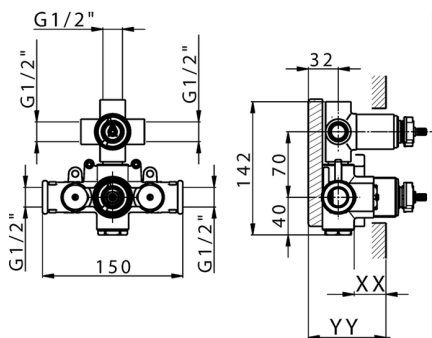

## 3-outlet Concealed thermostatic shower valve CONCEALED\_ZB018201

MODEL **ZB018201**

3-Outlet Concealed thermostatic mixer, with 3-outlet diverter, without trim kit

AVAILABLE FINISHINGS

CHARACTERISTICS

Installation **Concealed**

Cartridge Spare Parts **24.04A.PP**

**8x20 Plus P Thermostatic Valve**

Concealed **1**

Piastra/Plate/Plaque/Platte/Placa

2-3mm: XX 25-40 YY 76-91

10 mm: XX 16-31 YY 65-80