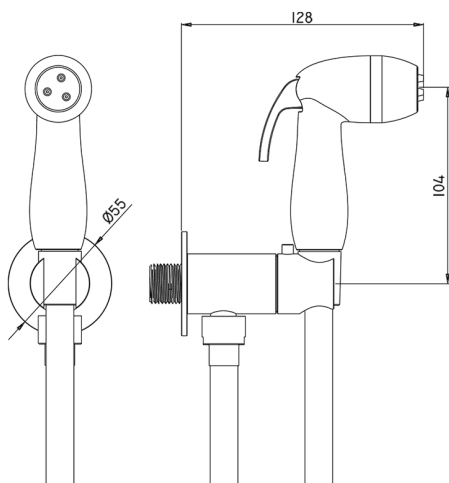

## Toilet-jet handshower set HYGENIC SHOWERS\_NM007920

MODEL **NM007920**

Toilet-jet handshower set, round wall bracket, single water opening, ABS Toilet-jet handshower, 120 cm PVC flexible hose

AVAILABLE FINISHINGS

CHARACTERISTICS

**Toilet-jet handshower**