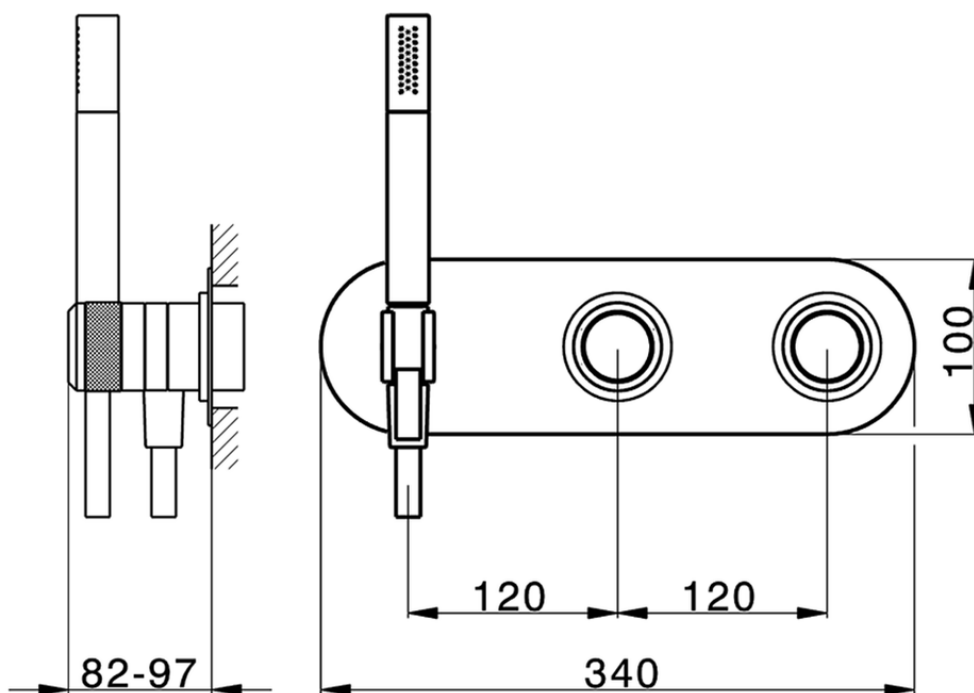

## Exposed part for con.thermo.shower valve, 2-outlet CHRONOS\_CR019641

CR019641

<https://en.huberitalia.com/exposed-part-for-con-thermo-shower-valve-2-outlet-chronos-cr019641>

ZB019340

<https://en.huberitalia.com/concealed-thermostatic-bath-mixer-2-outlet-concealed-zb019340>