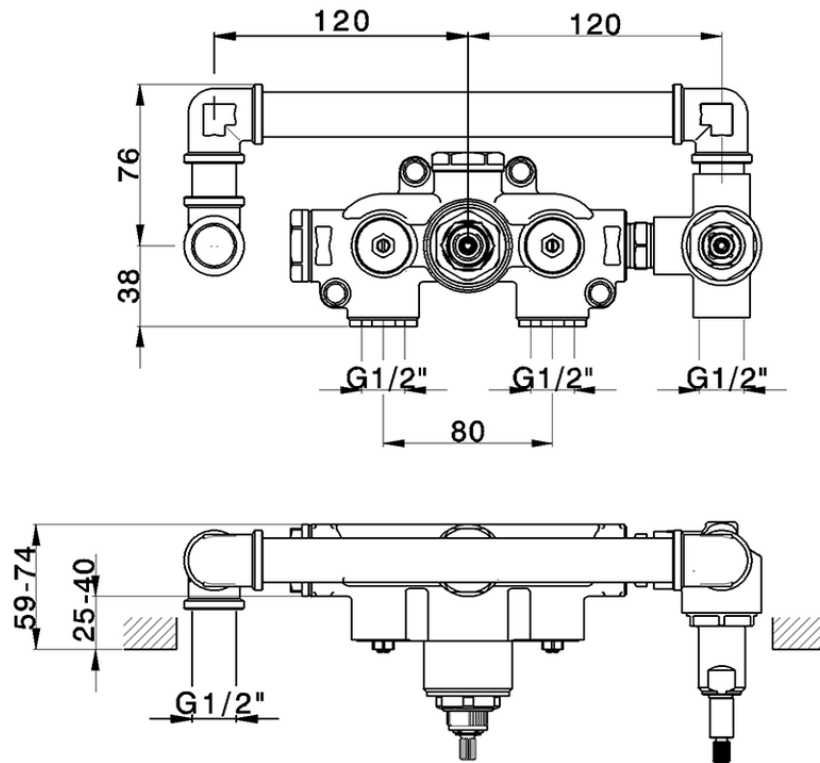

## Exposed part for con.thermo.shower valve, 2-outlet CHRONOS\_CR019641

CR019641

<https://en.huberitalia.com/exposed-part-for-con-thermo-shower-valve-2-outlet-chronos-cr019641>

ZB019340

<https://en.huberitalia.com/concealed-thermostatic-bath-mixer-2-outlet-concealed-zb019340>