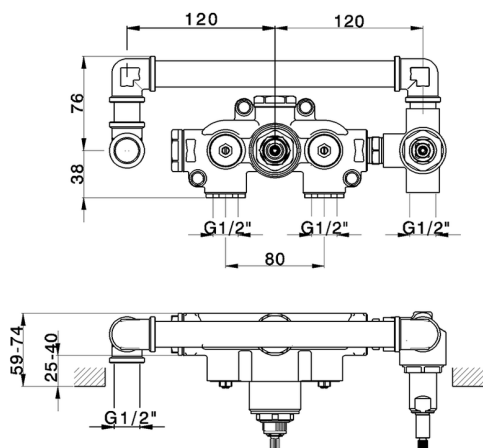

Exposed part for con.thermo.shower valve, 2-outlet CHRONOS_CR019641

MODEL **CR019641**

Exposed part for con.thermo.shower valve, 2-outlet,with 2-outlet deviasstop,Brass D.24mm minimalistic one spray handshower,150 cm SUPREME smooth flexible hose,without concealed part - for item ZB019340

Concealed thermostatic bath mixer, 2-outlet CONCEALED_ZB019340

MODEL **ZB019340**

Concealed thermostatic shower mixer,
2-outlet, without trim kit

AVAILABLE FINISHINGS

04 04 Without finishing

CHARACTERISTICS

Installation **Concealed**

Cartridge Spare Parts **24.04A.PP**

8x20 Plus P Thermostatic Valve

Concealed **1**

Thermostatic

The Huber thermostatic is your personal water manager, helping you to handle, control and save water and energy.