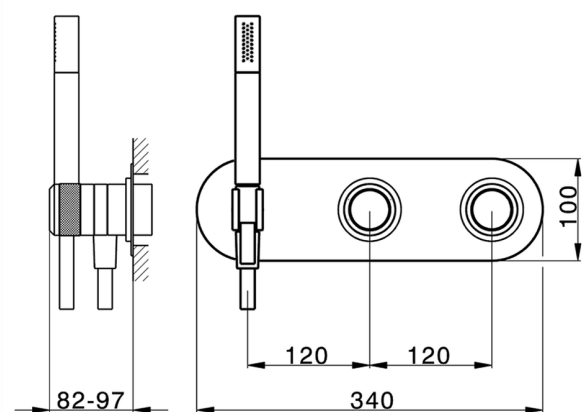

CHARACTERISTICS

Installation **Concealed**
Required concealed parts **ZB019340**

Thermostatic

The Huber thermostatic is your personal water manager, helping you to handle, control and save water and energy.