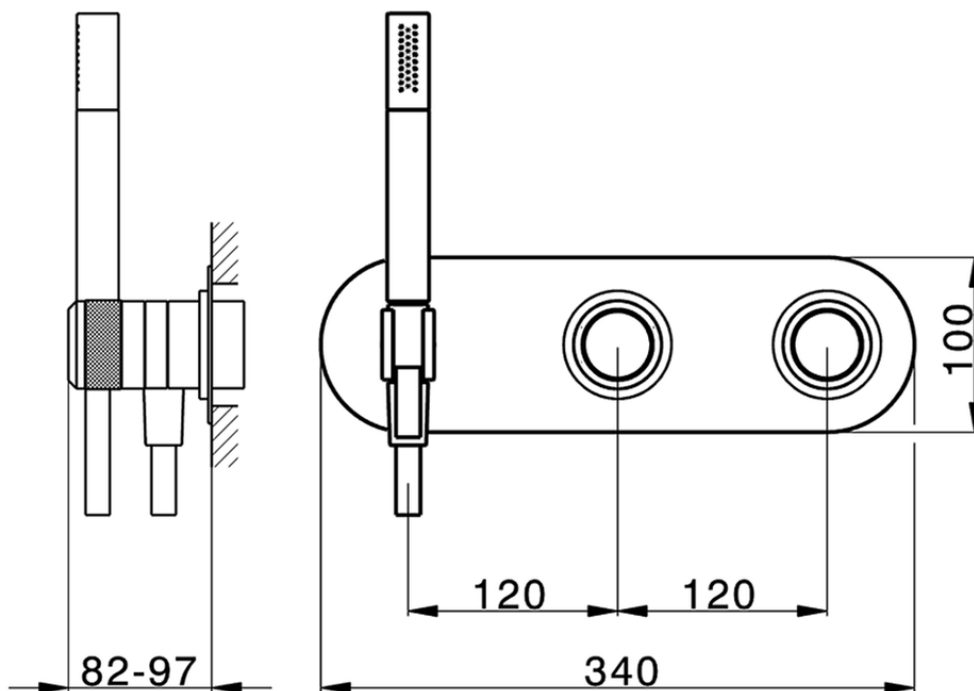

Exposed part for con.thermo.shower valve, 2-outlet CHRONOS_CR019641

CR019641

<https://en.huberitalia.com/exposed-part-for-con-thermo-shower-valve-2-outlet-chronos-cr019641>

ZB019340

<https://en.huberitalia.com/concealed-thermostatic-bath-mixer-2-outlet-concealed-zb019340>