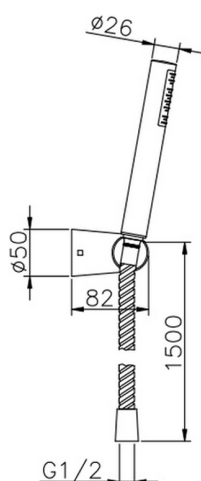

Shower set SHOWER_SS018230

MODEL **SS018230**

Shower set, Wall mounted adjustable handshower bracket, ABS 26 mm one spray handshower, 150 cm Brass flexible hose

AVAILABLE FINISHINGS

CHARACTERISTICS

2024-11-15