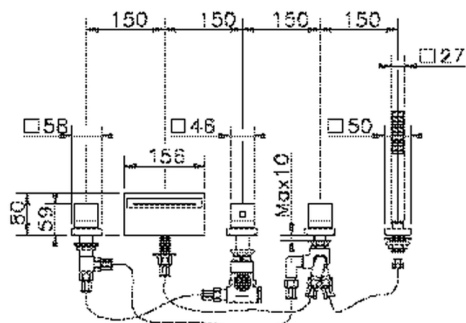

Thermostatic deck-mounted 5-hole mixer NUOVA EGO_NET77010

MODEL **NET77010**

Thermostatic deck-mounted 5-hole mixer, 2-outlet deviasp, ABS 27x27mm one spray minimalist square handshower, 150 cm. Pull-out flexible hose

AVAILABLE FINISHINGS

-  **21** 21 Chrome
-  **2F** 2F Brushed Nickel
-  **40** 40 Matt Black
-  **4Q** 4Q Matt White

CHARACTERISTICS

Cartridge Spare Parts **24.04A.PP**

8x20 Plus P Thermostatic Valve

Thermostatic