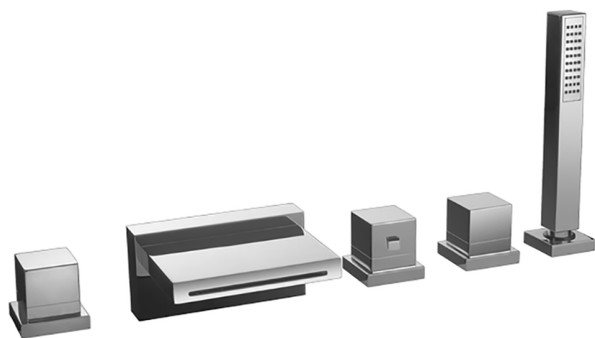

Thermostatic deck-mounted 5-hole mixer NUOVA EGO_NET77010

MODEL **NET77010**

Thermostatic deck-mounted 5-hole mixer, 2-outlet deviasp, ABS 27x27mm one spray minimalist square handshower, 150 cm. Pull-out flexible hose

AVAILABLE FINISHINGS

-  **21** 21 Chrome
-  **2F** 2F Brushed Nickel
-  **40** 40 Matt Black
-  **4Q** 4Q Matt White

CHARACTERISTICS

Cartridge Spare Parts **24.04A.PP**

8x20 Plus P Thermostatic Valve

Thermostatic

The Huber thermostatic is your personal water manager, helping you to handle, control and save water and energy.

2024-12-04