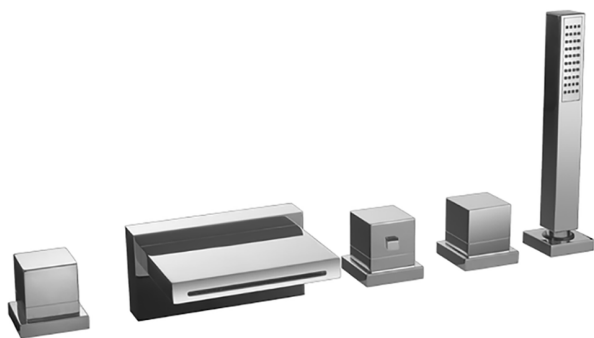

Thermostatic deck-mounted 5-hole mixer NUOVA EGO_NET77010

MODEL **NET77010**

Thermostatic deck-mounted 5-hole mixer, 2-outlet deviasstop, ABS 27x27mm one spray minimalist square handshower, 150 cm. Pull-out flexible hose

AVAILABLE FINISHINGS

-  **21** 21 Chrome
-  **2F** 2F Brushed Nickel
-  **40** 40 Matt Black
-  **4Q** 4Q Matt White

CHARACTERISTICS

Cartridge Spare Parts **24.04A.PP**

8x20 Plus P Thermostatic Valve

Thermostatic

The Huber thermostatic is your personal water manager, helping you to handle, control and save water and energy.

2024-12-22