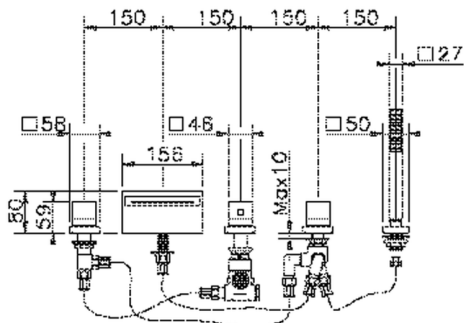

Thermostatic deck-mounted 5-hole mixer NUOVA EGO_NET77010

MODEL **NET77010**

Thermostatic deck-mounted 5-hole mixer, 2-outlet deviasstop, ABS 27x27mm one spray minimalist square handshower, 150 cm. Pull-out flexible hose

AVAILABLE FINISHINGS

-  **21** 21 Chrome
-  **2F** 2F Brushed Nickel
-  **40** 40 Matt Black
-  **4Q** 4Q Matt White

CHARACTERISTICS

Cartridge Spare Parts **24.04A.PP**

8x20 Plus P Thermostatic Valve

Thermostatic